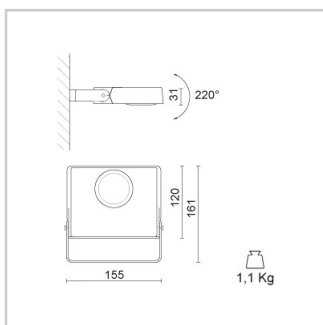

Physical Specifications

Body	: Die-cast aluminium with a special anti-oxidising pretreatment
Finishes	: Polyester painted stabilized to UV rays
Reflector	: Mirror-metallized thermoplastic material
Screws	: Stainless steel

Electrical Specifications

Glow wire (°C)	: 850
Driver	: Included
Driver mounting	: Integrated
Cable gland	: M12,5 in nickel-plated brass, complete with 2,5 mt cable
Voltage (V)	: 220/240
Frequency (Hz)	: 50/60

Weight and Dimensions

Length (mm)	: 154
Width (mm)	: 28
Height (mm)	: 160
Weight (Kg)	: 1.1

Optical Specifications

Light distribution	: Symmetric
Light emission	: Direct
Light beam	: 30°
Vertical tilt	: 220°