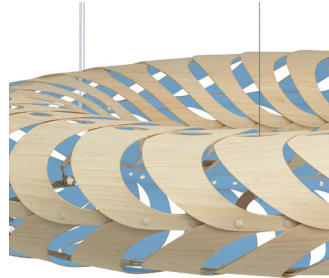

Maru

Finish Options

) david
trubridge

Natural

Caramel

Blue

Pink

Aqua

Lime

Red

Orange

Black 1 Side
(Inside)

Black 1 Side
(Outside)

Black 2 Sides

White 1 Side

White 2 Sides