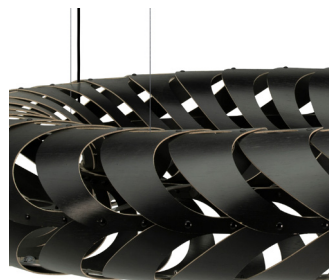

Maru

Finish Options

) david
trubridge

Natural

Caramel

Blue

Pink

Aqua

Lime

Red

Orange

Black 1 Side
(Inside)

Black 1 Side
(Outside)

Black 2 Sides

White 1 Side

White 2 Sides