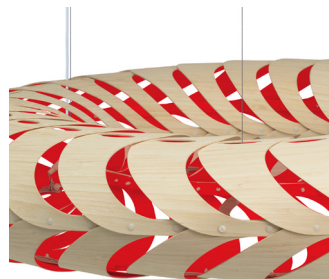

Maru

Finish Options

) david
trubridge

Natural

Caramel

Blue

Pink

Aqua

Lime

Red

Orange

Black 1 Side
(Inside)

Black 1 Side
(Outside)

Black 2 Sides

White 1 Side

White 2 Sides