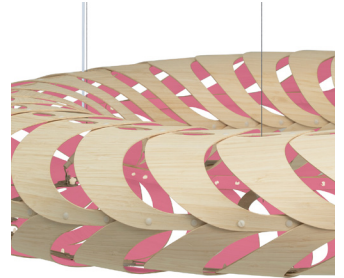

Maru

Finish Options

) david
trubridge

Natural

Caramel

Blue

Pink

Aqua

Lime

Red

Orange

Black 1 Side
(Inside)

Black 1 Side
(Outside)

Black 2 Sides

White 1 Side

White 2 Sides