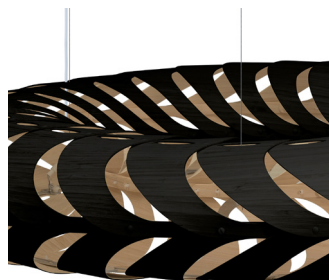

Maru

Finish Options

) david
trubridge

Natural

Caramel

Blue

Pink

Aqua

Lime

Red

Orange

Black 1 Side
(Inside)

Black 1 Side
(Outside)

Black 2 Sides

White 1 Side

White 2 Sides