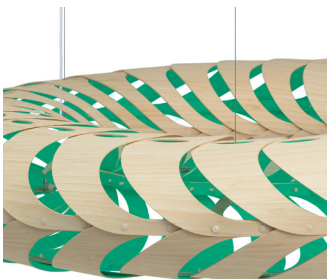

Maru

Finish Options

) david
trubridge

Natural

Caramel

Blue

Pink

Aqua

Lime

Red

Orange

Black 1 Side
(Inside)

Black 1 Side
(Outside)

Black 2 Sides

White 1 Side

White 2 Sides