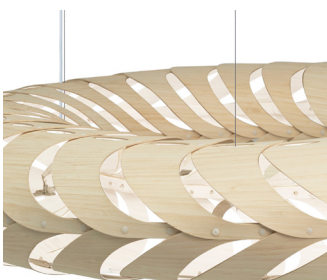

Maru

Finish Options

) david
trubridge

Natural

Caramel

Blue

Pink

Aqua

Lime

Red

Orange

Black 1 Side
(Inside)

Black 1 Side
(Outside)

Black 2 Sides

White 1 Side

White 2 Sides