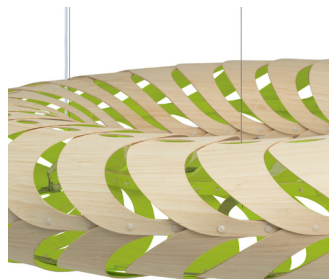

Maru

Finish Options

) david
trubridge

Natural

Caramel

Blue

Pink

Aqua

Lime

Red

Orange

Black 1 Side
(Inside)

Black 1 Side
(Outside)

Black 2 Sides

White 1 Side

White 2 Sides