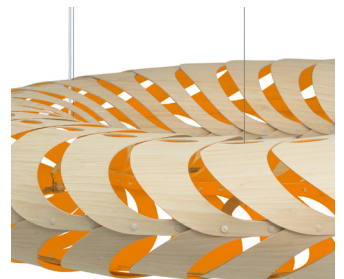

Maru

Finish Options

) david
trubridge

Natural

Caramel

Blue

Pink

Aqua

Lime

Red

Orange

Black 1 Side
(Inside)

Black 1 Side
(Outside)

Black 2 Sides

White 1 Side

White 2 Sides