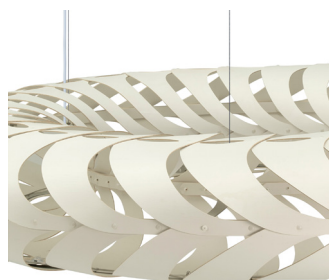

Maru

Finish Options

) david
trubridge

Natural

Caramel

Blue

Pink

Aqua

Lime

Red

Orange

Black 1 Side
(Inside)

Black 1 Side
(Outside)

Black 2 Sides

White 1 Side

White 2 Sides