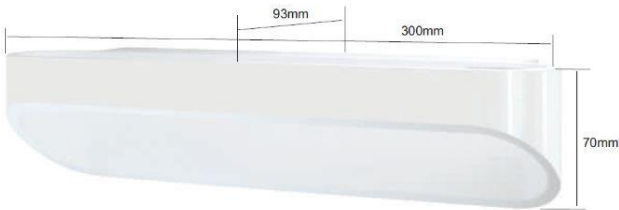

STUDIO ITALIA TECHSHEET

ORSAY WALL LIGHT

The Orsay 30 is an up-down wall light available in white or black and gold.

DIMMABLE

The Orsay 30 light has a lifetime of 30000 hours and includes a 700m electronic driver

STYLE	Wall
COLOURS	White or Black
GLOBE	2X 7 WATT LED 3000K - 240V
DIMENSIONS	30cm W x 7cm H
COUNTRY	China