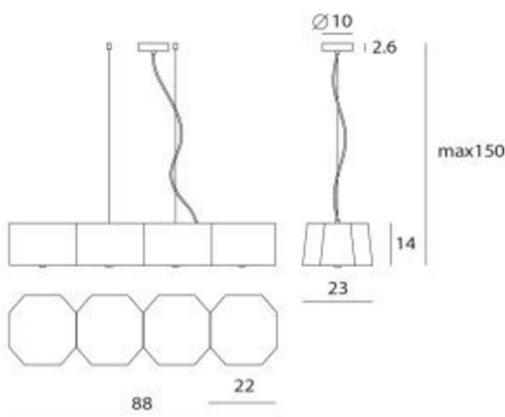

## Zeus

The Zeus is a matt black metal lampshade that is welded by hand to perform its clean-cut rock look. And the wood nut fixes the under frosted diffuser which softens the light.

STYLE	Decorative
COLOURS	Matte Black
GLOBE	4 x 60W E27 halogen globes or 4 x 7W LED E27 globes
DIMENSIONS	L 88cm x W 23cm x H 14cm with a 2m clear flex suspension
COUNTRY	China