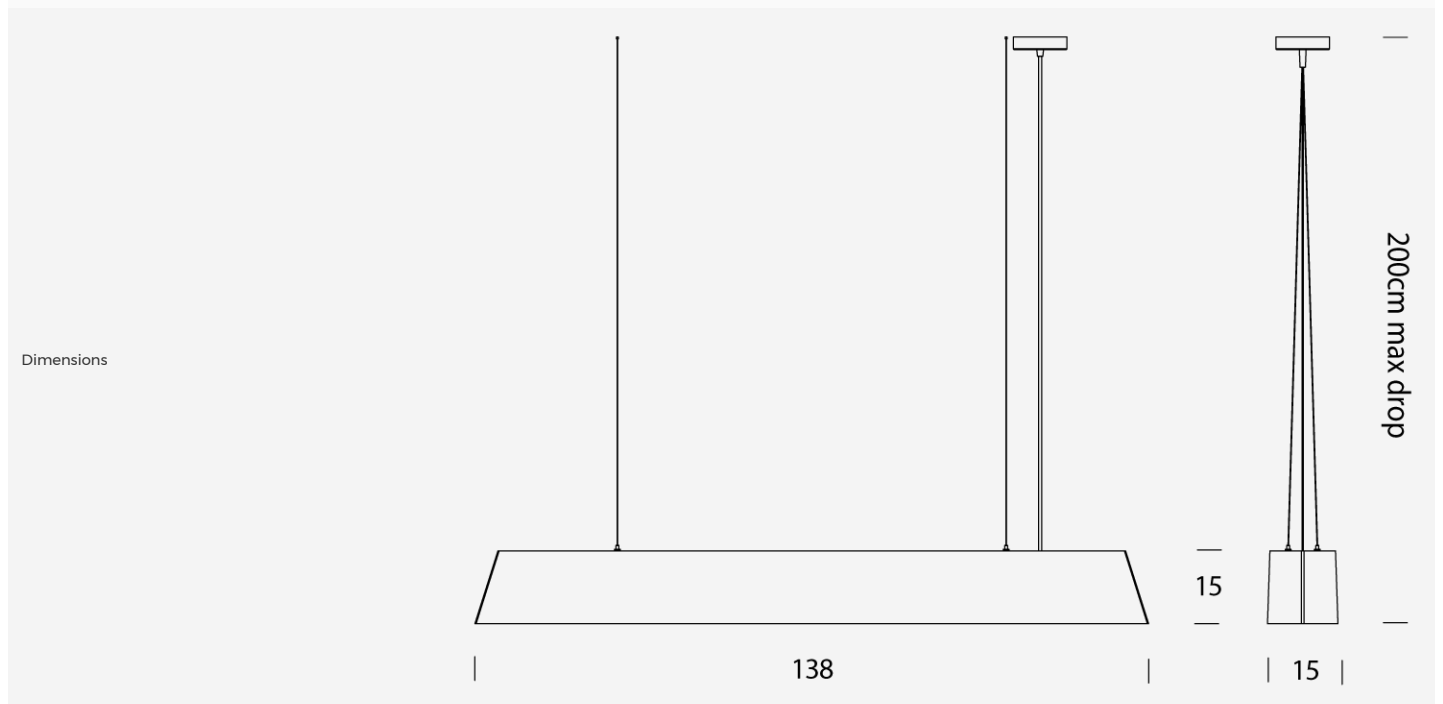

Vessel Pendant

Description

Vessel is a diffused double emission suspension lamp. An original and sophisticated shape inspired by a boats hull. Manufactured using a bending technology developed by NEMO. Aluminium, matt white, liquid painted and opal polycarbonate diffusers. DALI dimmable.

Additional Information

Supplier	NEMO
Designer	Jonathan Maltz
Country	Italy
Finishes	White
Materials	Aluminium
SKU	NE S/VESSEL/LED
Colour Temp	3000K
Source	LED (built-in)
Wattage	1 x 29W + 1 x 32W
Output	4800lm (total)
CRI	80
Dimming	DALI

Max Drop	200cm
Gross Weight (kg)	9.2
Net Weight (kg)	8
Warranty	2yr commercial / 3yr residential