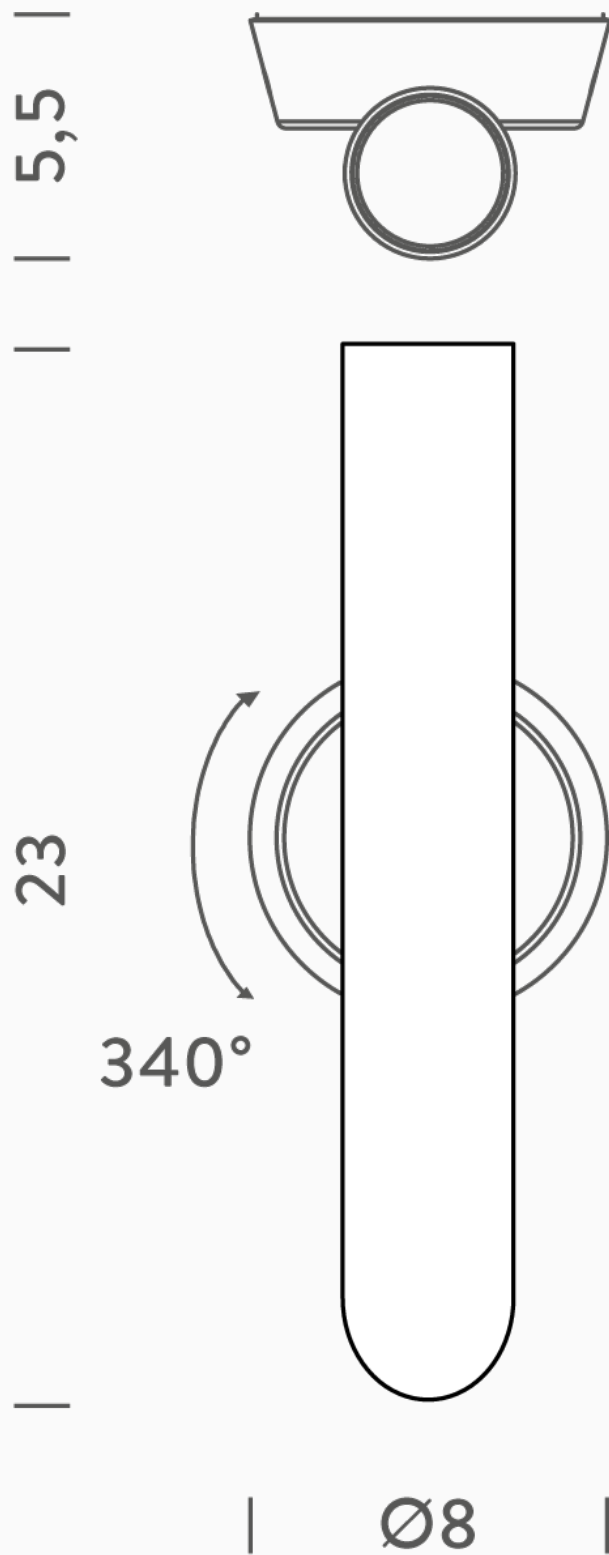

Dimensions

Gross Weight (kg)

0.47

Net Weight (kg)

0.35

Warranty

2yr commercial / 3yr residential