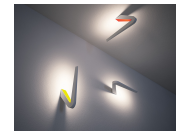

Tick Wall Light - Silver

Description

An indirect light LED lamp enclosed in a thin die-cast aluminum body. Its structure allows for its positioning on a wall or ceiling, vertically or horizontally, providing a quirky modern look. An LED source guarantees an excellent light power as well as energy efficiency. It is possible to hang on both sides, vertical or horizontal as well upwards or upside down, allowing you to choose the ideal configuration. Made in Italy.

Additional Information

Supplier	ROITALIANA
Designer	Dante Donegani and Giovanni Lauda
Country	Italy
Finishes	Silver
Materials	Aluminium
SKU	RO A/TICK/SIL
IP Rating	IP20
Colour Temp	3000K
Source	LED
Wattage	12w
Output	1200lm
CRI	85
Dimensions	16cm (W) x 29cm (H)
Warranty	2yr commercial / 3yr residential