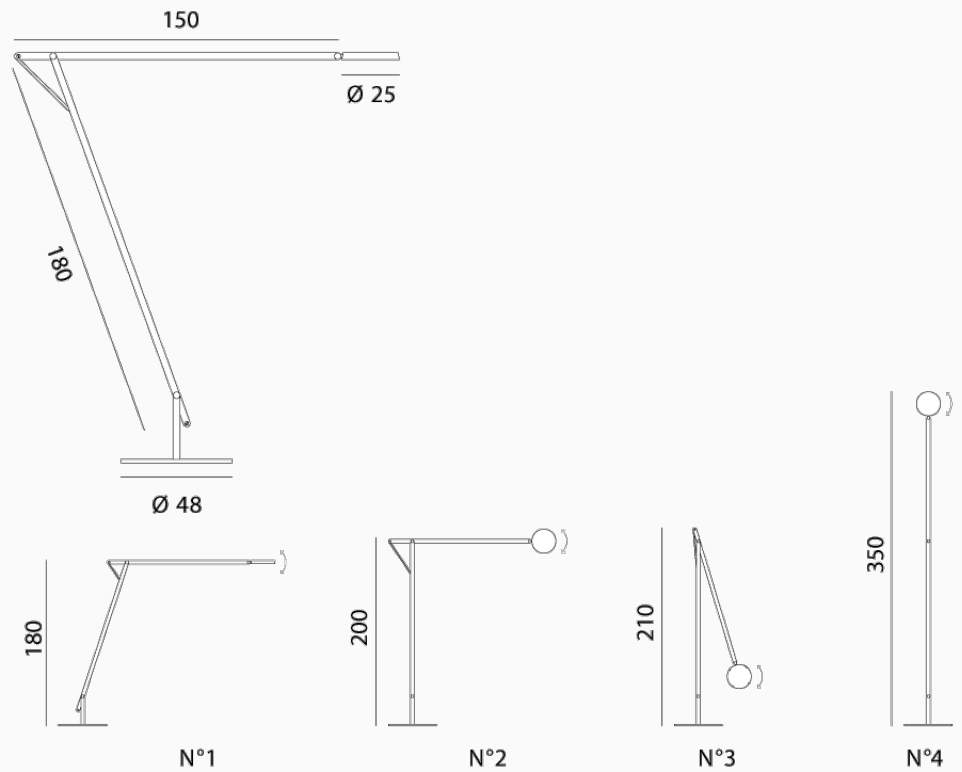

Additional Information

Supplier	ROTALIANA
Designer	Dante Donegani and Giovanni Lauda
Country	Italy
Year	2015
Finishes	Black or white with black, orange or silver textile cable
Materials	Aluminium
SKU	RO PT/STRIN/XL
Colour Temp	2700K
Source	LED (built-in)
Wattage	43W
Output	3100lm
CRI	90
Dimming	Touch dimmer

Dimensions

Warranty

2yr commercial / 3yr residential