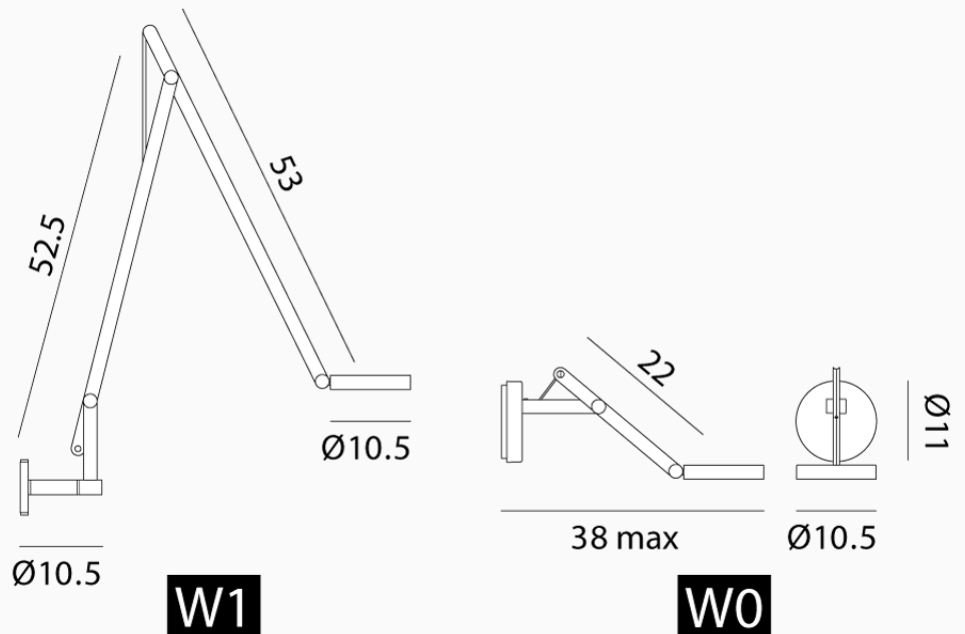

String W1 Wall Lamp - Silver & Orange

Description

The String Wall light is part of the String collection by Rotalliana. The adjustable head made with moulded plastic is easily handled and offers flexibility in positioning the direction of the light beam. The structure of the two arms is made of extruded aluminum. The movement is balanced by the elastic cable, sheathed in synthetic coloured fabric. The String also features a push sensitive dimmer that controls the light source. The String comes in Silver or Matte White or Black with White, Black or Orange fabric cabling. Available in two sizes.

Additional Information

Supplier	ROTALIANA
Designer	Dante Donegani and Giovanni Lauda
Country	Italy
Year	2011
Finishes	White, black or silver finish with white, black or orange cable
Materials	Aluminium, Plastic
SKU	RO A/STRING/SIL/OR
IP Rating	IP20
Colour Temp	2700K
Source	LED (built-in)
Wattage	9W
Output	700lm
CRI	90
Dimming	Push button dimmer

Dimensions

Gross Weight (kg)	1.82
Warranty	2yr commercial / 3yr residential