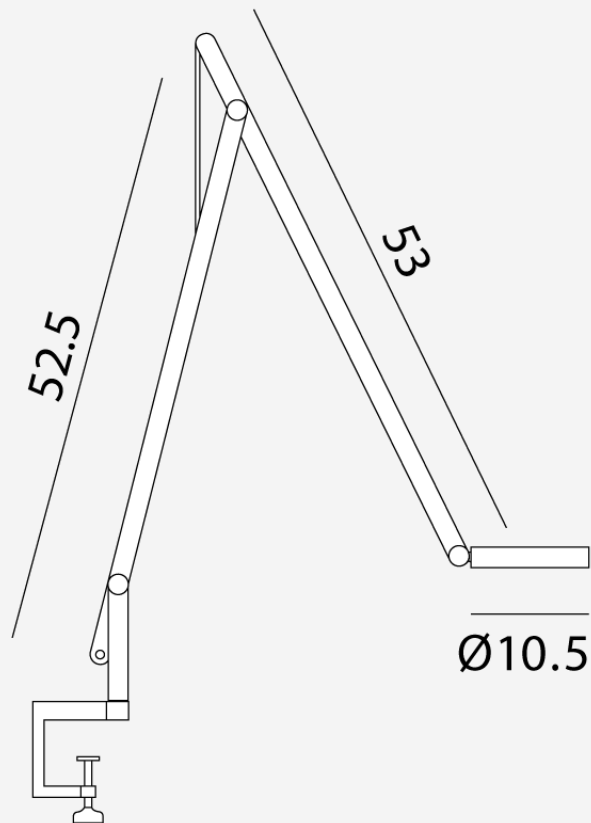

String T2 Table Lamp

Description

The String T2 Table Lamp is a sleek light that features endless directional lighting thanks to its adjustable arm and rotatable head. A push dimmer on the lamp head continues the simplistic design aesthetic while giving allowing adjustment of the LED light source. The T2 version of the String Table lamp features a "clamp" base designed to attach to desk and table tops with minimal desktop footprint, making it perfect for offices and workspaces. Available in Black or white finish with black or orange cable.

Additional Information

Features	Clamp base designed to attach to desk or table top
Supplier	ROTALIANA
Designer	Dante Donegani and Giovanni Lauda
Country	Italy
Year	2011
Finishes	Black or white with black or orange cable
Materials	Aluminium, Plastic
SKU	RO LT/STRIN/T2
Colour Temp	2700K
Source	LED
Wattage	9W
Output	700lm
CRI	90
Dimmable	Push button dimmer

Dimensions

Warranty

12 months