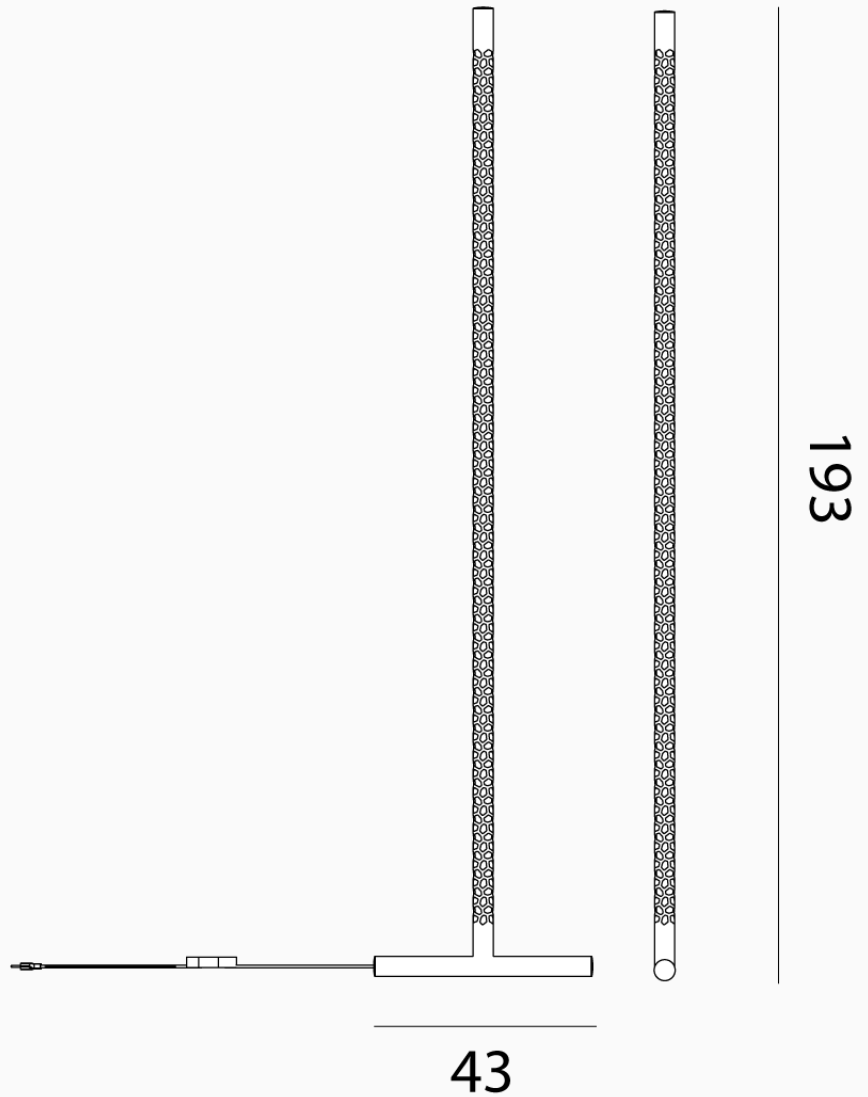

## Squiggle Floor Lamp

### Description

Inspired by the “Neon structure” by Lucio Fontana for the 9th Triennale of Milan, Squiggle is a suspended tubular exoskeleton which contains an LED strip. A sequence of irregular hexagon-shaped holes allow light to escape the metal structure, generating varying geometrical shapes: broken curved lines, the infinity symbol, and concentric rings of various sizes. Floor lamp available in matt gold, black or white finish in 2700K or 3000K.

## Additional Information

Supplier	ROTALIANA
Designer	Paolo Rizzato
Country	Italy
Year	2019
Finishes	Gold (matt), Black (matt), White (matt)
Materials	Metal
SKU	RO PT/SQUIGGLE
Colour Temp	2700K or 3000K
Source	LED (built-in)
Wattage	43W
Output	3000lm
CRI	90
Dimming	Push button dimmer

Dimensions

Gross Weight (kg)

5.05

Warranty

2yr commercial / 3yr residential