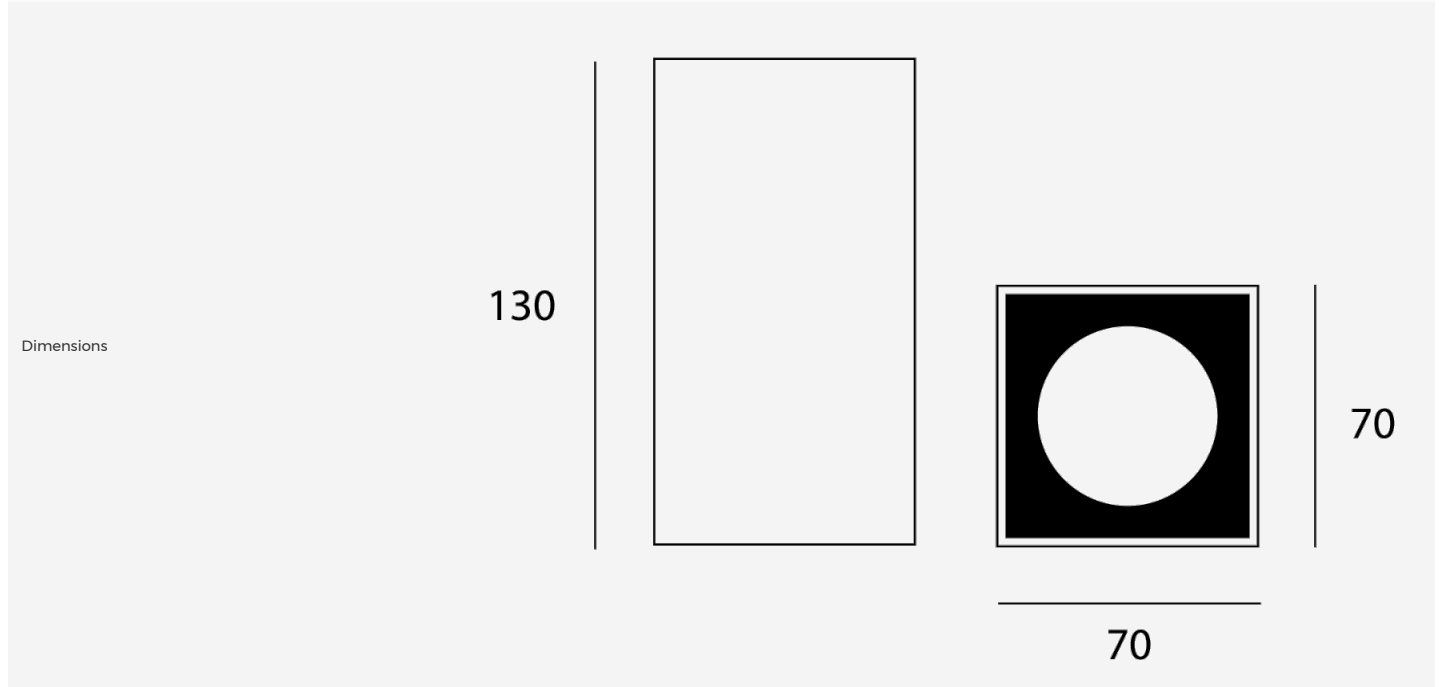

Additional Information

Supplier	STUDIO ITALIA
Country	China
Finishes	White
Materials	Aluminium
SKU	CG PL/SQUAD/WH
Source	Halogen
Lamp Base	1 x GU10 35W (Max)
Dimmable	Dependent on globe

Warranty	12 months