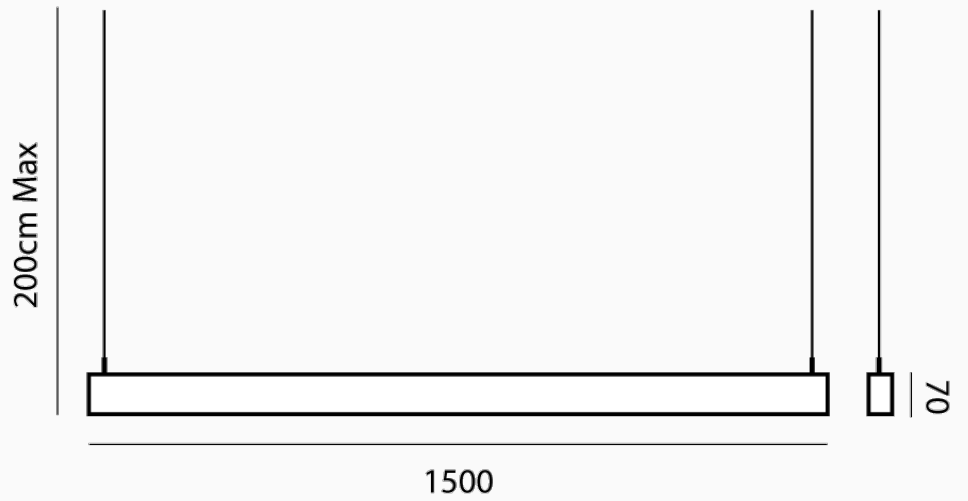

Slik Metal Linear Pendant

Description

Slik Metal is a minimalist suspended fluorescent pendant with a sleek linear profile. The 35W T5 provide a widespread diffused lighting in a downward direction, making Slik ideal for home kitchens and commercial spaces. Aluminium construction with acrylic diffusers. Available in black or white finish. Globe included.

Additional Information

| | |
|-----------|-------------------|
| Features | Globe included |
| Country | China |
| Finishes | Black, White |
| Materials | Aluminium |
| SKU | SU SLIK/MET/150/l |
| Source | Fluorescent |
| Lamp Base | 1 x 35W T5 |

Dimensions

Max Drop

2m

Warranty

12 months