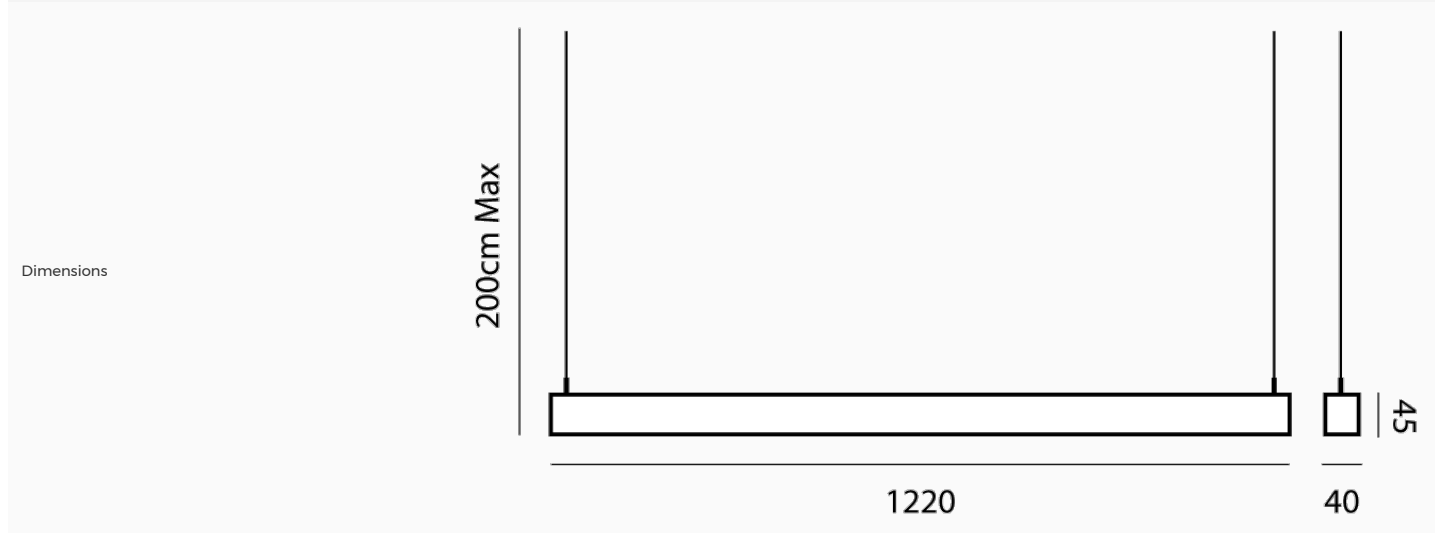

Slik Frosted Cool LED Pendant (4000K)

Description

Slik is a minimalist LED pendant with a sleek linear profile. Equipped with a cool white 3000K 18W LED source. Frosted acrylic diffusers on either side of the pendant produce a widespread diffused light, making Slik an excellent choice for kitchens and commercial spaces. Available in translucent white finish.

Additional Information

Finishes	Translucent white
Materials	Plastic
SKU	SU SLIK/LED/4/FR
Colour Temp	4000K
Source	LED (built-in)
Wattage	18W

Warranty	12 months
----------	-----------