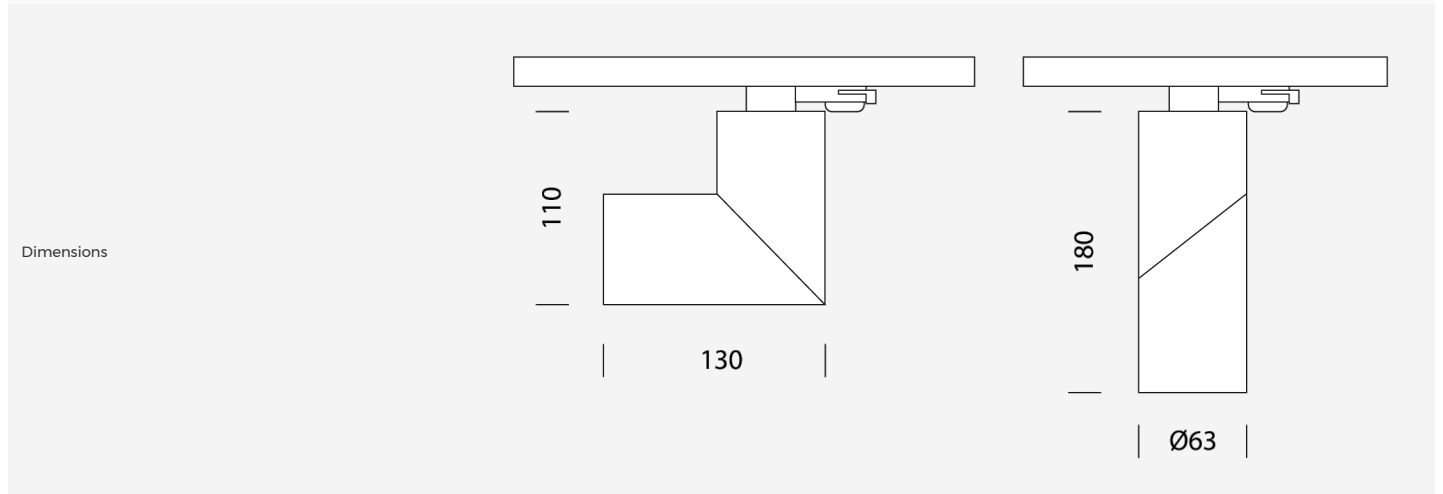

Sammispot Track Light

Description

The Sammispot adjustable LED track spot has a 30° beam spread. Includes an integral dimmable driver. Available in black or white.

Additional Information

Supplier	STUDIO ITALIA
Country	China
Finishes	Black, White
Materials	Aluminium
SKU	LT TK/SAMMISPOT
Colour Temp	3000K
Source	LED (built-in)
Wattage	9w
Beam Spread	30°
Adjustable Angle	90°
Output	800lm
CRI	90
Driver	Integral dimmable driver
Dimmable	Yes