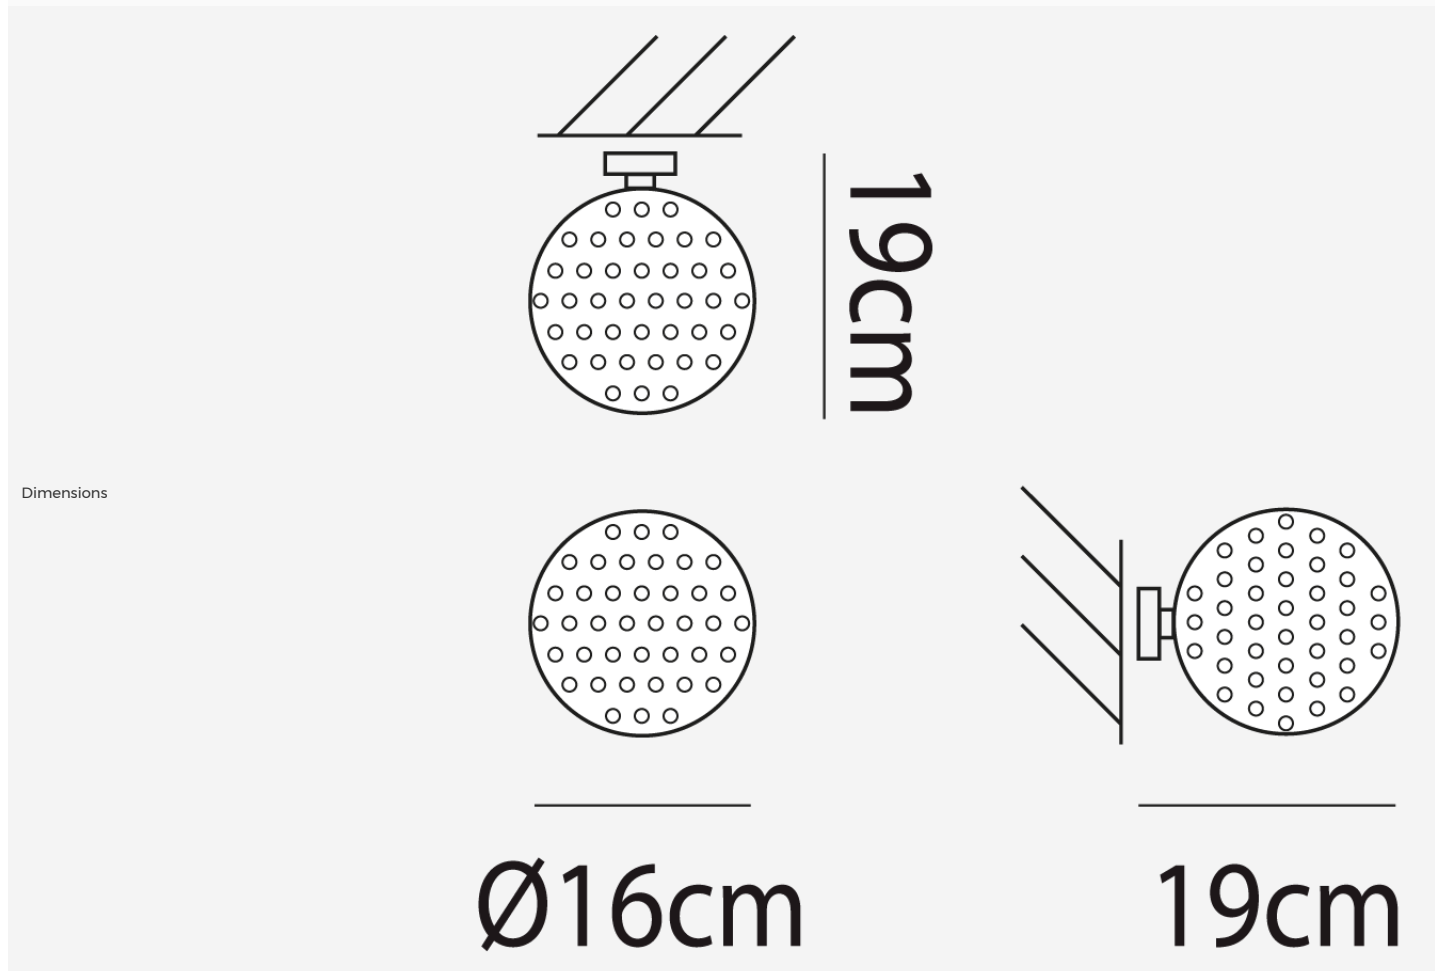

Rina Spot Light

Description

The Rina spotlight is a beautiful Murano glass fitting that is accented by white murrhines added during the blowing process creating a mottled effect and concealing the light source. When the light is on it emits a soft speckled light around a space. Rina spotlight can be mounted on wall or ceiling surfaces.

Additional Information

Supplier	VISTOSI
Country	Italy
Finishes	Crystal
Materials	Blown Glass
SKU	VI PL/RINA/16
IP Rating	IP20
Source	Halogen, LED
Lamp Base	1 x G9 75W (Max)
Dimmable	Dependent on globe

Warranty