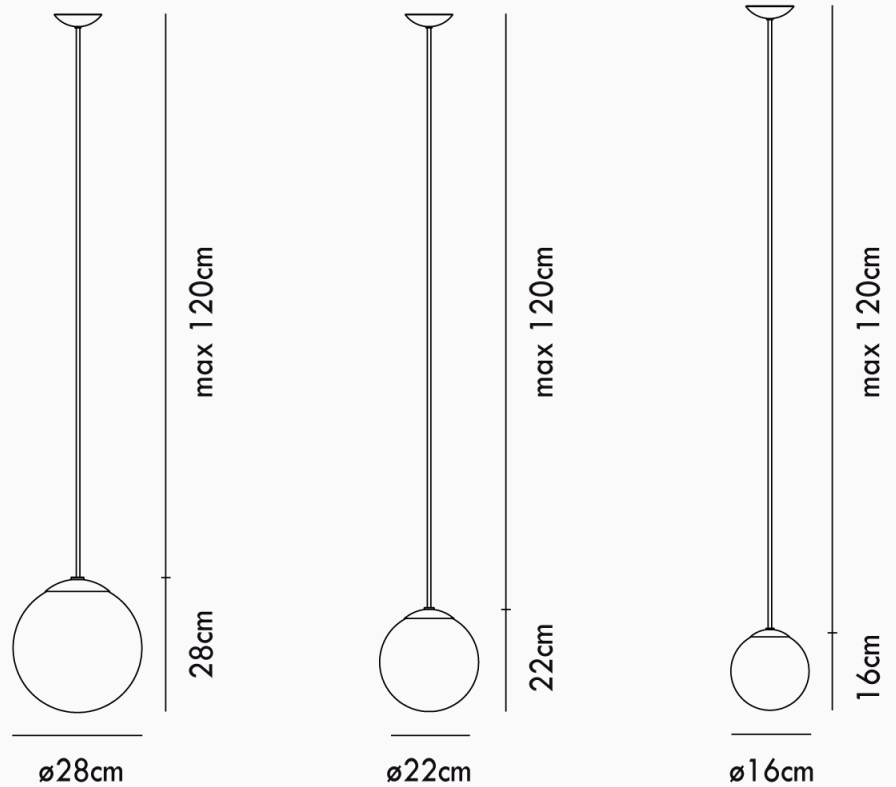

Puppet Single Pendant

Description

Simple and elegant, the Puppet Single Pendant is perfect for contemporary spaces. A hanging mouth blown glass diffuser features an irregular lined degradè finish, producing a soft cloudy pattern on surrounding surfaces. Available in a variety of colours and small, medium, or large sizes.

Additional Information

Notes	Lined diffuser creates patterned illumination
Supplier	VISTOSI
Designer	Romani Sacconi Architetti Associati
Country	Italy
Finishes	<ul style="list-style-type: none"> · Clear w/chrome metalware/canopy & grey cable · White w/chrome metalware/canopy & grey cable · Topaz w/black metalware/canopy & black cable · Smoke w/black metalware/canopy & black cable
Materials	Blown Glass
SKU	VI S/PUPPET/SP/
IP Rating	IP20
Source	Lampholder
Lamp Base	1 x G9 60w Max
Dimming	Dependent on globe

Dimensions

Max Drop	120cm
Gross Weight (kg)	Small: 4kg Medium: 4kg Large: 5kg
Net Weight (kg)	Small: 1.5kg Medium: 2.5kg Large: 3.5kg