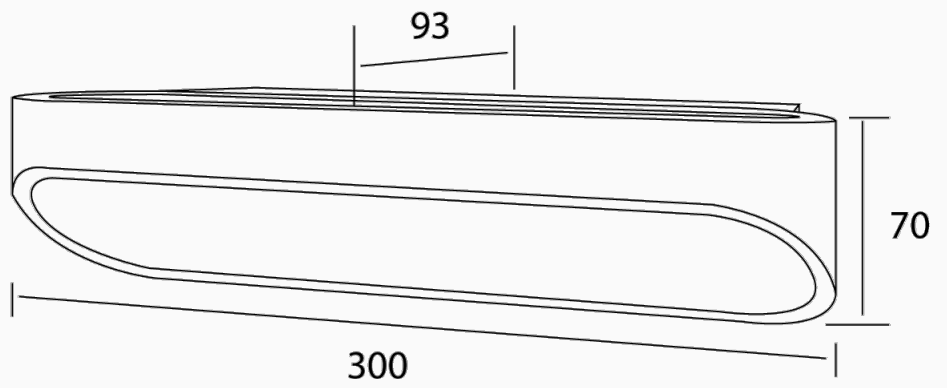

Additional Information

Supplier	STUDIO ITALIA
Country	China
Finishes	Black (Gold Inner), White
Materials	Aluminium
SKU	CG A/ORSAY/DIM
Colour Temp	3000K
Source	LED
Wattage	2 x 7.5W
Output	1100lm
CRI	82
Driver	500mA driver included
Dimmable	Yes

Dimensions

Warranty

2yr commercial / 3yr residential