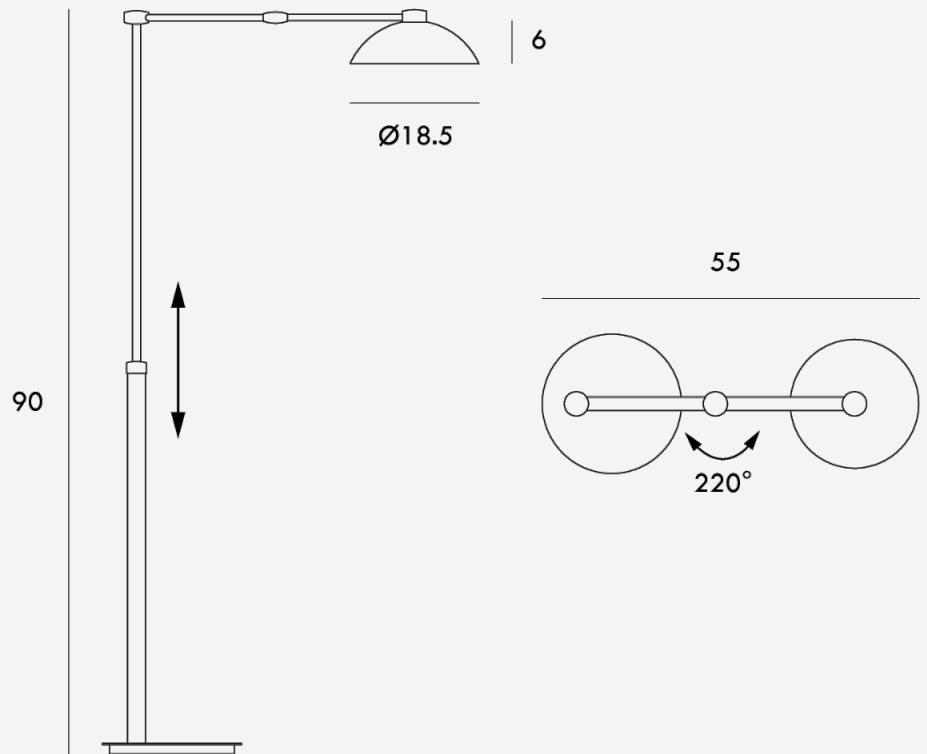

Orlando Floor Lamp

Description

Orlando Floor lamp by SEED Design with adjustable height and swinging shade arm. Takes 1 x G9 33W (Max) globe. Available in black finish with white opal shade.

Features	Adjustable height, adjustable shade arm, foot switch
Supplier	SEED DESIGN
Country	Taiwan
Finishes	Black
Materials	Aluminium, Glass
SKU	SE PT/ORLANDO/BK
Source	Lampholder
Lamp Base	1 x G9 33W (Max)
Adjustable Angle	Yes

Dimensions

Warranty

12 months

Additional Information