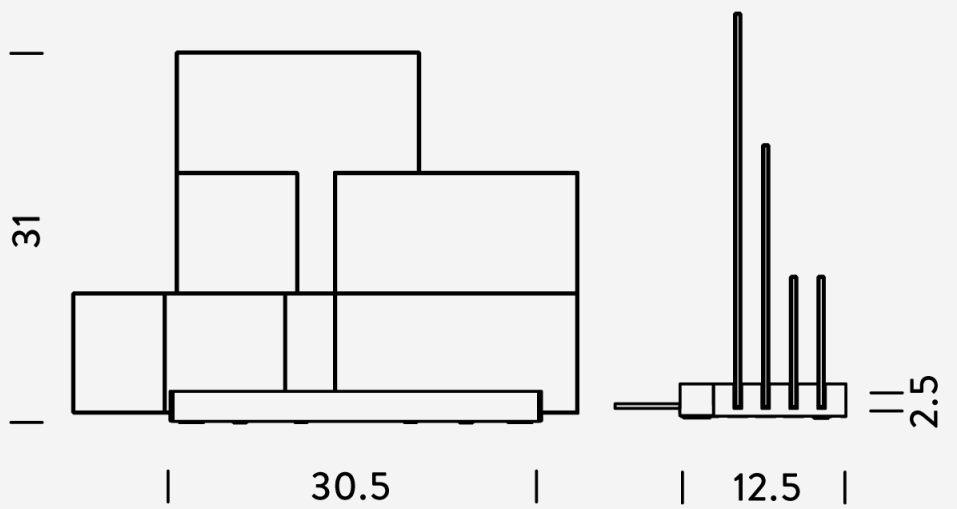

On Lines Table Lamp

Description

"Blurry, contrasting, pure, rhythmic, cold, warm...Everyone gets lost depending on situations and desires," says designer Jean Nouvel of the immersive abstraction of his interactive On Lines Table Lamp. A series of colored methacrylate diffusers slot into an LED-illuminated aluminum base where tracks allow the user to freely position the diffusers to create their own configurations of light and transparency. Evoke an abstract painting, a city's luminous skyline, or any mood that pure light and form can reflect. The lamp has a touch dimmer switch keeping inline with its elegantly minimal design. Available in two versions, white painted base and colored diffusers or black painted base with neutral and one red diffusers.

Supplier	NEMO
Designer	Jean Nouvel
Country	Italy
Finishes	Multi-colored with white base, neutral & red with black base
Materials	Aluminium, Plastic
SKU	NE LT/ONLINES
Colour Temp	2700K
Source	LED (built-in)
Wattage	15W
Output	1700lm
CRI	85
Dimming	Touch dimmer

Dimensions

Cable Length	2m
Gross Weight (kg)	3
Net Weight (kg)	2.1
Warranty	12 months

Additional Information