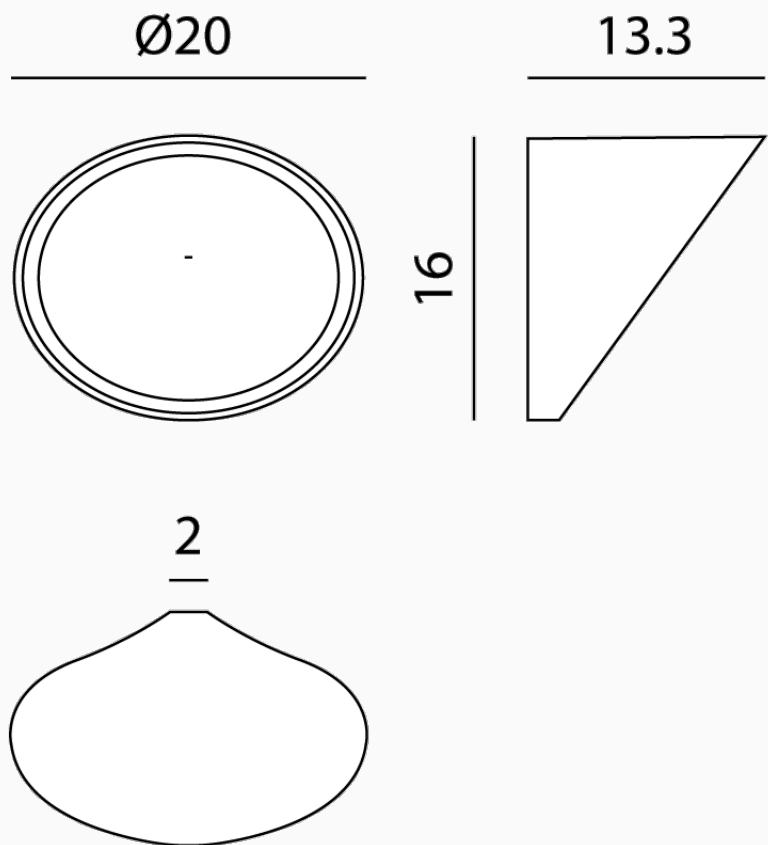

Additional Information

Features	Diffused beam
Supplier	AXOLIGHT
Designer	Rainer Mutsch
Country	Italy
Finishes	White, Sand
Materials	Aluminium
SKU	AX A/ORCHID
IP Rating	IP20
Colour Temp	3000K
Source	LED
Wattage	15W
Output	1350lm
CRI	90
Dimmable	Yes (PHASE)

Dimensions

Warranty

2yr commercial / 3yr residential