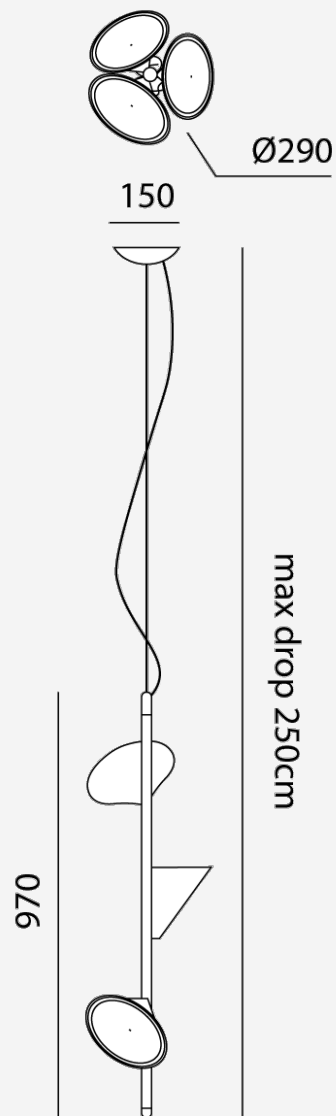

ORCHID 3 VERTICAL PENDANT

Description

A creation of Austrian designer Rainer Mutsch, Orchid is a lighting collection inspired by nature. The structure of the aluminium blossom-shaped diffuser prevents overheating. Thanks to its versatility and minimalist aesthetic, the Orchid 3 light pendant performs well both in residential settings and in large-scale contract projects. Available in white, sand or anthracite grey finish.

Additional Information

Supplier	AXOLIGHT
Designer	Rainer Mutsch
Country	Italy
Finishes	White, Sand, Anthracite
Materials	Aluminium
SKU	AX S/ORCHID/3
IP Rating	IP20
Colour Temp	3000K
Source	LED
Wattage	3 x 15W
Output	3 x 1350lm
CRI	90
Dimmable	Yes (PHASE)

Dimensions

Max Drop

250cm

Warranty

2yr commercial / 3yr residential