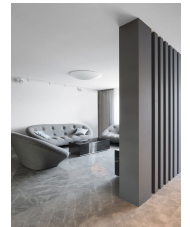

Nelly Round Ceiling & Wall Light

Description

The Nelly ceiling and wall light utilises geometric simplicity with a discreet balance of light and shade. Nelly Round is composed of a circle frame covered with a removable and washable fabric cover featuring a linear trace that gently crosses it, emphasizing reflections and details. Available with plain white, white patterned or ivory patterned shade.

Additional Information

Supplier	AXOLIGHT
Designer	Manuel & Vanessa Vivian
Country	Italy
Finishes	Plain white, white patterned or ivory patterned
Materials	Fabric, Metal
SKU	AX PL/NELL
IP Rating	IP20
Source	Halogen, LED
Lamp Base	Small: 2 x E27 70W (Max) Medium: 3 x E27 70W (Max) Large: 4 x E27 70W (Max)
Dimmable	Dependent on globe
Dimensions	
Warranty	12 months