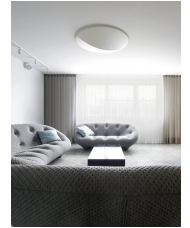

Nelly Round Ceiling & Wall Light

Description

The Nelly ceiling and wall light utilises geometric simplicity with a discreet balance of light and shade. Nelly Round is composed of a circle frame covered with a removable and washable fabric cover featuring a linear trace that gently crosses it, emphasizing reflections and details. Available with plain white, white patterned or ivory patterned shade.

Additional Information

Supplier	AXOLIGHT
Designer	Manuel & Vanessa Vivian
Country	Italy
Finishes	Plain white, white patterned or ivory patterned
Materials	Fabric, Metal
SKU	AX PL/NELL
IP Rating	IP20
Source	Halogen, LED
Lamp Base	Small: 2 x E27 70W (Max) Medium: 3 x E27 70W (Max) Large: 4 x E27 70W (Max)
Dimmable	Dependent on globe
Dimensions	
Warranty	12 months