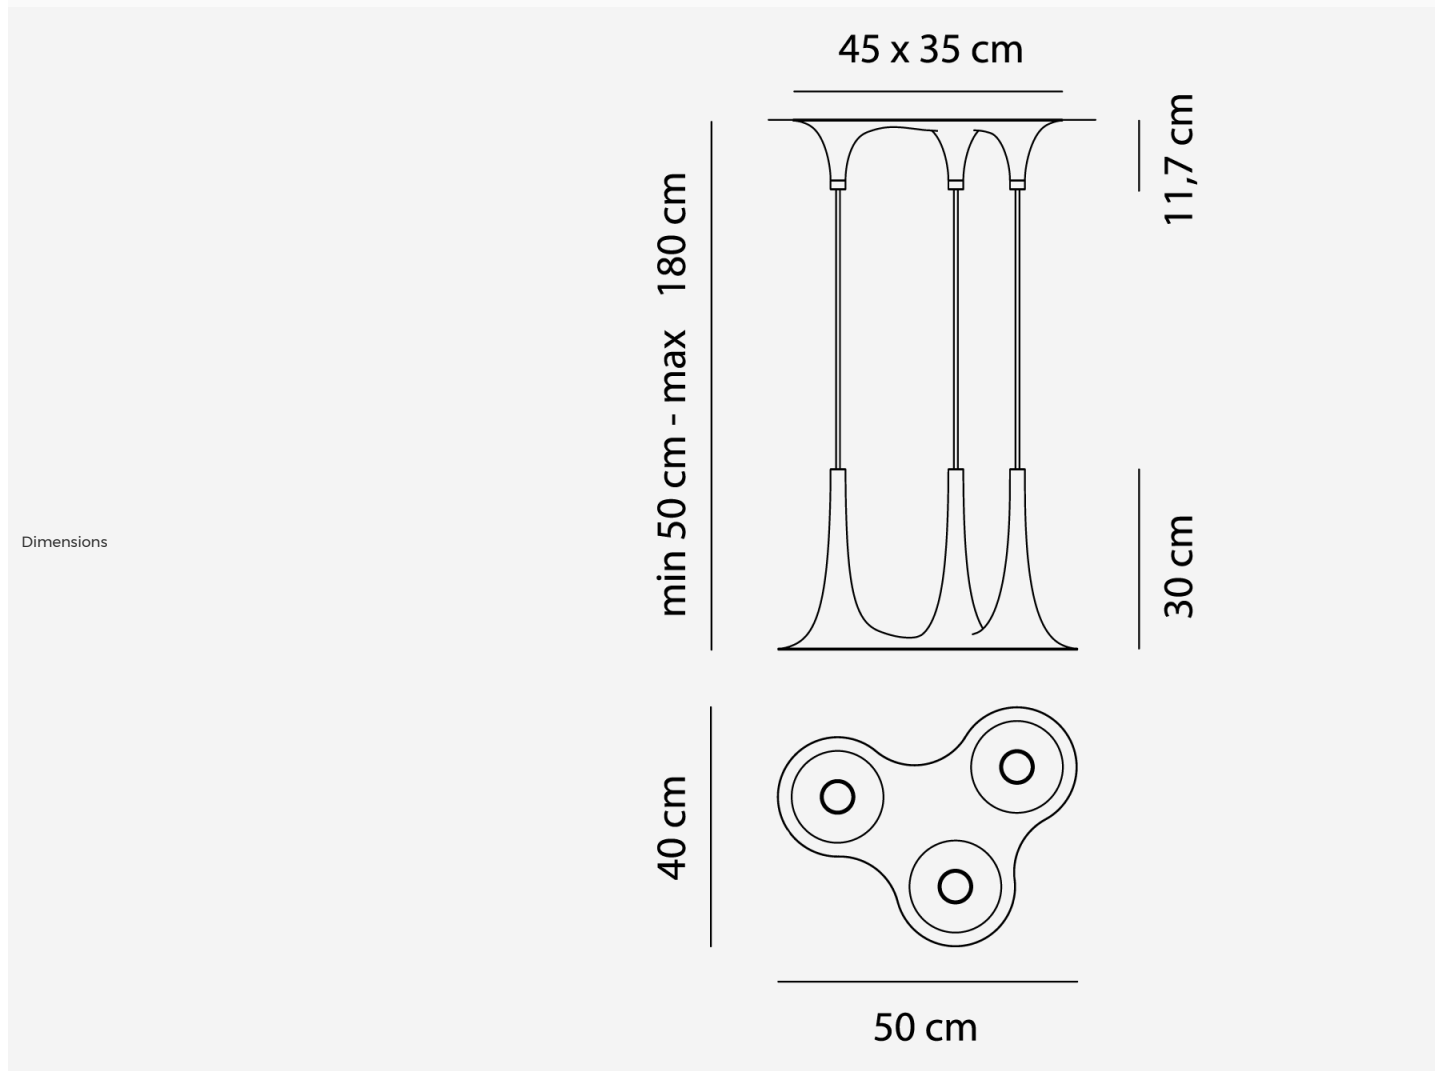

Nafir 3 Light Pendant - Pink Gold

Description

Karim Rashid's Nafir Collection of pendant lamps in injection moulded ABS were designed with purity and simplicity in mind. Rashid's inspiration stemmed from considering lights as a complement to sound. The result: a family of lamps titled 'Nafir' whose shapes can be organically grouped to create a fantasy panorama comprised of light and shape. Available in several colours and sizes. LED light source with GU10 fitting. Made in Italy.

Additional Information

Supplier	AXOLIGHT
Designer	Karim Rashid
Country	Italy
Finishes	Pink Gold with white interior
Materials	Plastic
SKU	AX S/NAFIR/3/PG/WH
IP Rating	IP20
Source	LED (built-in)
Lamp Base	3 x 7.5W GU10
Dimmable	Dependent on globe

Max Drop	180cm
Warranty	12 months