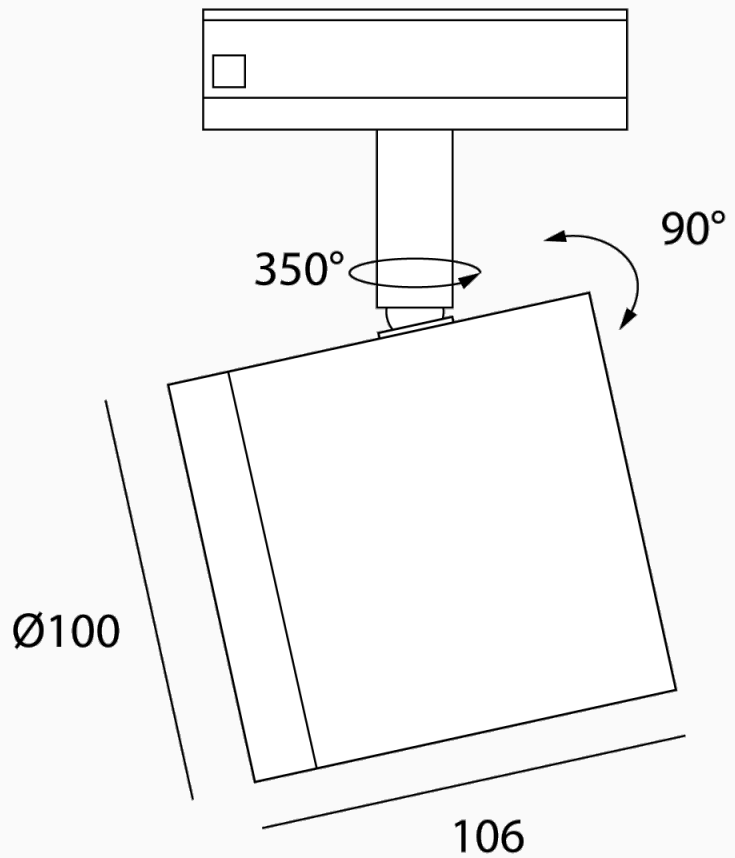

Additional Information

Supplier	STUDIO ITALIA
Country	China
Finishes	Black, White
Materials	Aluminium
SKU	CG TK/MOBA/DIMM
Colour Temp	3000K
Source	LED (built-in)
Lamp Base	SHARP BOOST LED
Wattage	9W
Beam	35°
Adjustable Angle	350° horizontal axis, 90° vertical axis
Output	850lm
Dimming	Yes

Dimensions

Warranty

2yr commercial / 3yr residential