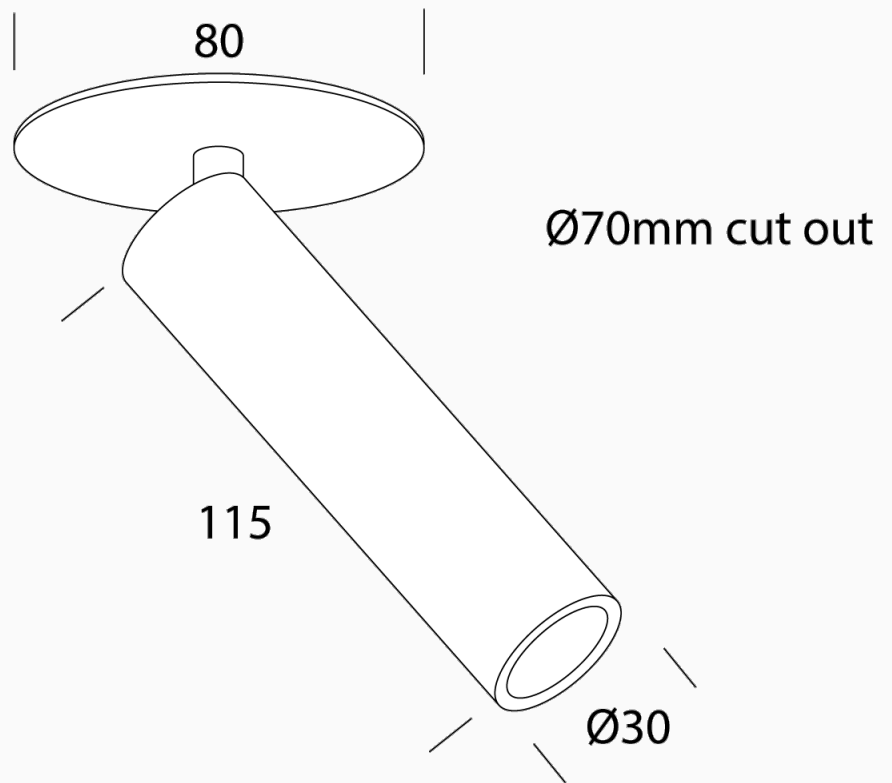

## Milan Flush Spot

### Description

---

The Milan Flush Spot is an adjustable recessed spot light with minimalist design for commercial and residential applications. Built-in 7.5W LED with a 40 degree lens. Available in black.

Supplier	STUDIO ITALIA
Country	China
Finishes	Black
Materials	Aluminium
SKU	CG FA/MILAN/BK
Colour Temp	3000K
Source	LED
Wattage	7.5W
Beam Spread	40°
Adjustable Angle	355° vertical axis, up to 90° horizontal axis
Output	500lm
CRI	82
Dimmable	Yes

Dimensions

Cutout	Ø70mm
Warranty	2yr commercial / 3yr residential