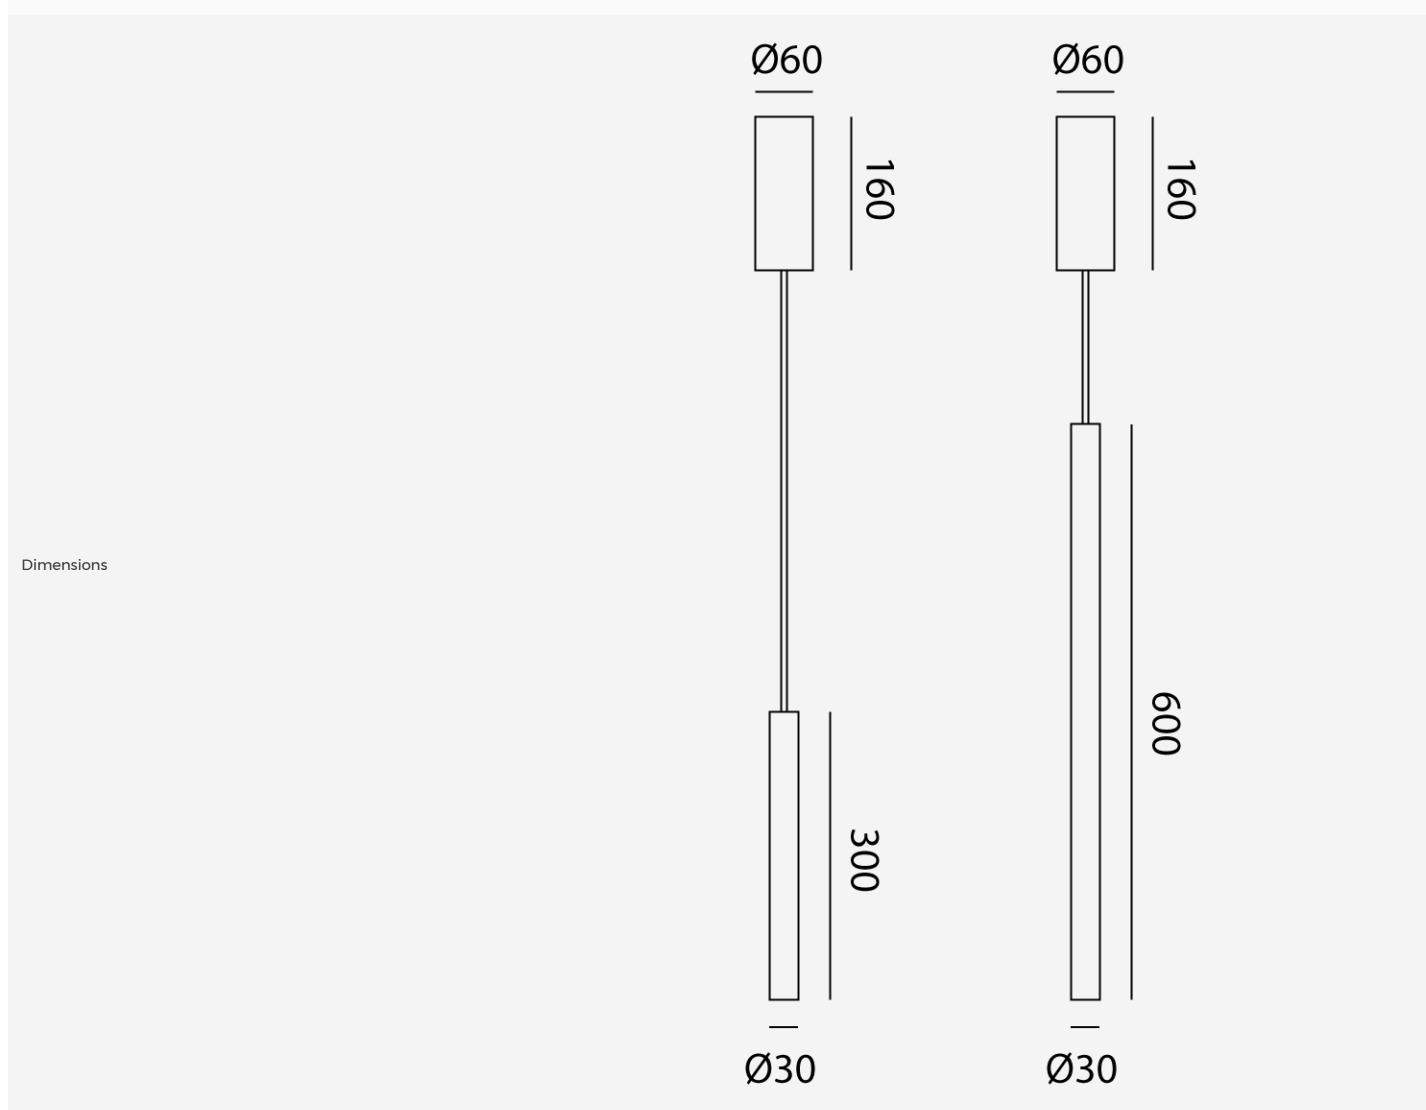

Milan Barrel Pendant

Description

Milan Pendant is part of the architectural and sustainable lighting collection from Studio Italia. The fitting is a dimmable LED suspension light with 40° lens and a sleek and simple design for modern spaces. Available in dark antique bronze or white finish.

Supplier	STUDIO ITALIA
Country	China
Finishes	Dark antique bronze, White
Materials	Aluminium
SKU	CG S/MILAN
Colour Temp	3000K
Source	LED
Wattage	7.5W SHARP BME LED
Beam Spread	40°
Output	500lm
CRI	82
Dimmable	Yes (PHASE)

Cable Length	150cm
Warranty	12 months

Additional Information