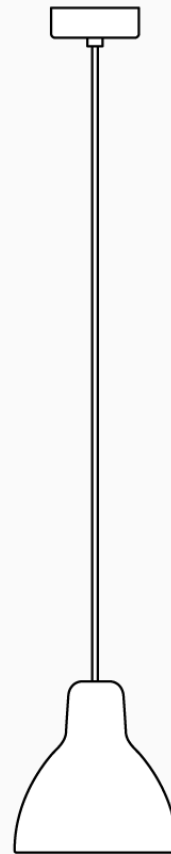

Luxy H5 Pendant

Description

Designed as an evolution of the classic lamp, the Luxy is a standout retro inspired Pendant. The use of a painted glass diffuser gives both direct and diffused light, with various warm and elegant hues of colours. Available with black, white or red textile cable with a variety of shade finish options. Made in Italy by Rotaliana.

Additional Information

Designer	Dante Donegani and Giovanni Lauda
Country	Italy
Year	2002
Finishes	Black, white or red cable with gloss white, matt white, gloss red, gloss yellow, gloss black or gloss silver shade
SKU	RO S/LUXY/H5
Source	Halogen, LED
Lamp Base	1 x E14 42W (Max)
Dimmable	Dependent on globe

Ø7.8

120 max

Ø13.5

Dimensions

Max Drop	120cm
Warranty	12 months