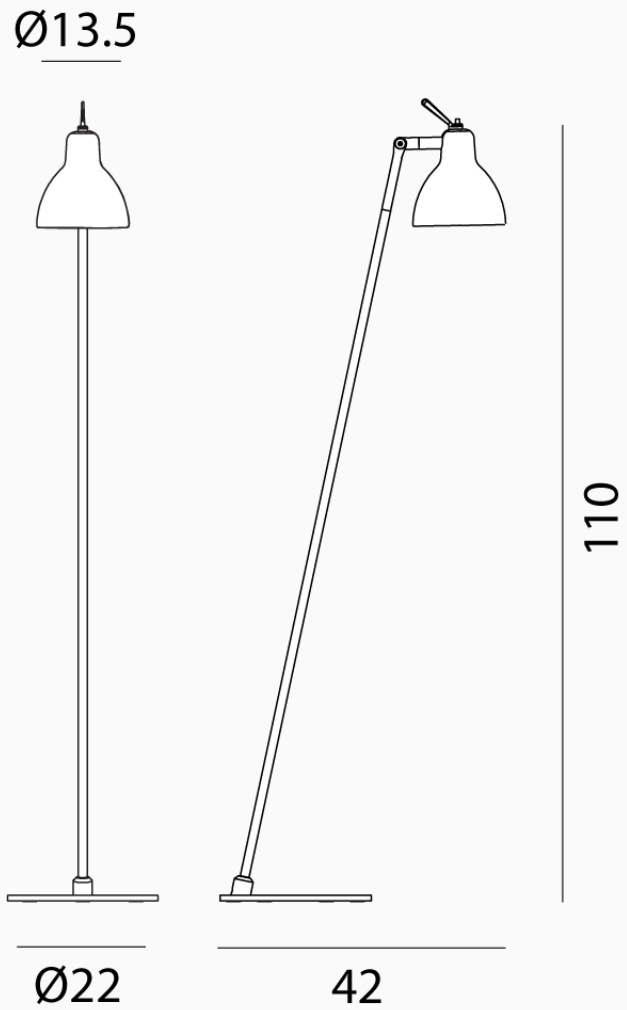

### Description

A continuation of the Luxy range from Rotaliana, the Luxy Glam Floor Lamp offers a classic inspired form in a contemporary finish. The use of a gloss finished diffuser gives both direct and diffused light. Available in metallic black frame with gloss white, smoke, copper or gold shade. Made in Italy.

## Additional Information

Supplier	ROTALIANA
Designer	Dante Donegani and Giovanni Lauda
Country	Italy
Year	2020
Finishes	Metalic black frame with gloss white, smoke, copper or gold shade
Materials	Glass, Metal
SKU	RO LT/LUXYGLAM/FO
Source	Lampholder
Lamp Base	1 x E14 10W (Max)

Gross Weight (kg)	5.5
Warranty	12 months