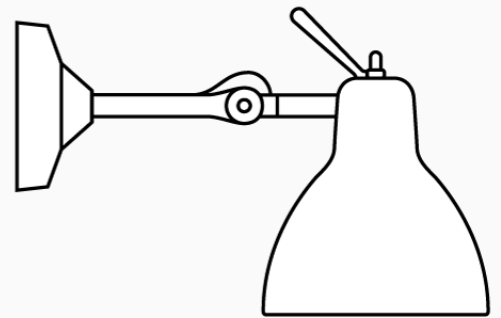

Luxy Glam Ceiling & Wall Lamp

Description

A continuation of the Luxy range from Rotaliana, the Luxy Glam Ceiling & Wall Lamp offers a classic inspired form in a contemporary finish. The use of a gloss finished diffuser gives both direct and diffused light. Available in metallic black frame with gloss white, smoke, copper or gold shade. Made in Italy. Suitable for installation on wall or ceiling surfaces.

Additional Information

Supplier	ROTALIANA
Designer	Dante Donegani and Giovanni Lauda
Country	Italy
Year	2020
Finishes	Metalic black frame with gloss white, smoke, copper or gold shade
Materials	Glass, Metal
SKU	RO PL/LUXYGLAM/HO
Source	Lampholder
Lamp Base	1 x E14 10W (Max)
Dimming	Dependent on globe

Ø10

Dimensions

Ø13.5

Gross Weight (kg)

1

Warranty

12 months