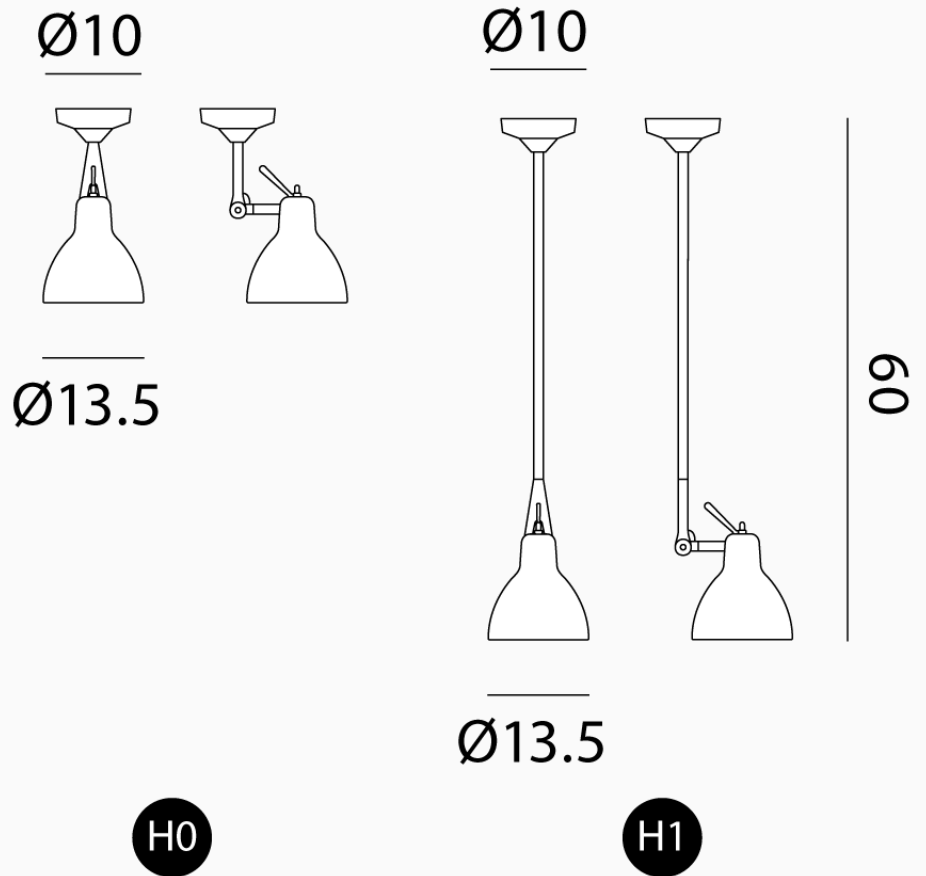

Luxy Ceiling Lamp

Description

Designed as an evolution of the classic lamp, the Luxy is a standout technical ceiling light. The movement of the pivotal arms are made possible thanks to an invisible mechanism that uses twisted springs. The use of a painted glass diffuser gives both direct and diffused light, with various warm and elegant hues of colours. Available in a variety of sizes and finish combinations. The H0 version is also suitable for wall installation. Made in Italy by Rotaliana.

Additional Information

| | |
|-----------|---------------------------------------------------------------------------------------------------------------------------------|
| Designer | Dante Donegani and Giovanni Lauda |
| Country | Italy |
| Year | 2002 |
| Finishes | Matt black, gloss white or silver base with gloss white, matt white, gloss red, gloss yellow, gloss black or gloss silver shade |
| SKU | RO PL/LUX |
| Source | Halogen, LED |
| Lamp Base | 1 x E14 42W (Max) |
| Dimmable | Dependent on globe |

Dimensions

Warranty

12 months