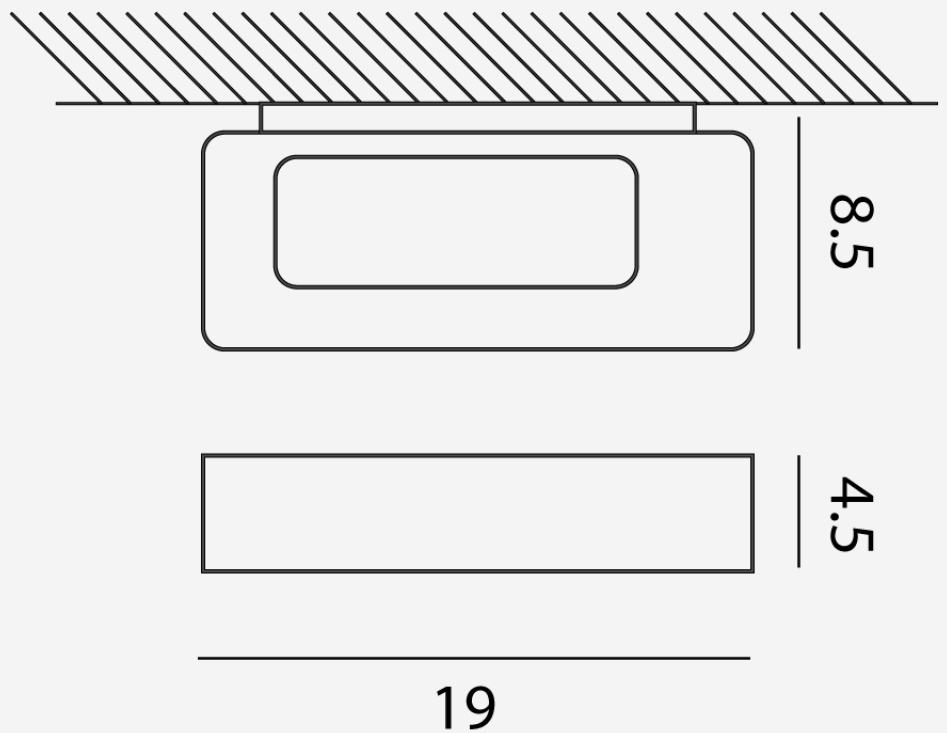

Additional Information

Supplier	ICONE LUCE
Designer	Marco Pagnoncelli
Country	Italy
Year	2012
Finishes	White, polished aluminium (gold leaf or silver leaf available on request)
Materials	Aluminium
SKU	IC A/LINGOTTO/1
Colour Temp	2700K
Source	LED
Wattage	14W
Output	1100lm
CRI	90
Driver	Driver not required
Dimmable	Yes

Dimensions

Warranty

2yr commercial / 3yr residential