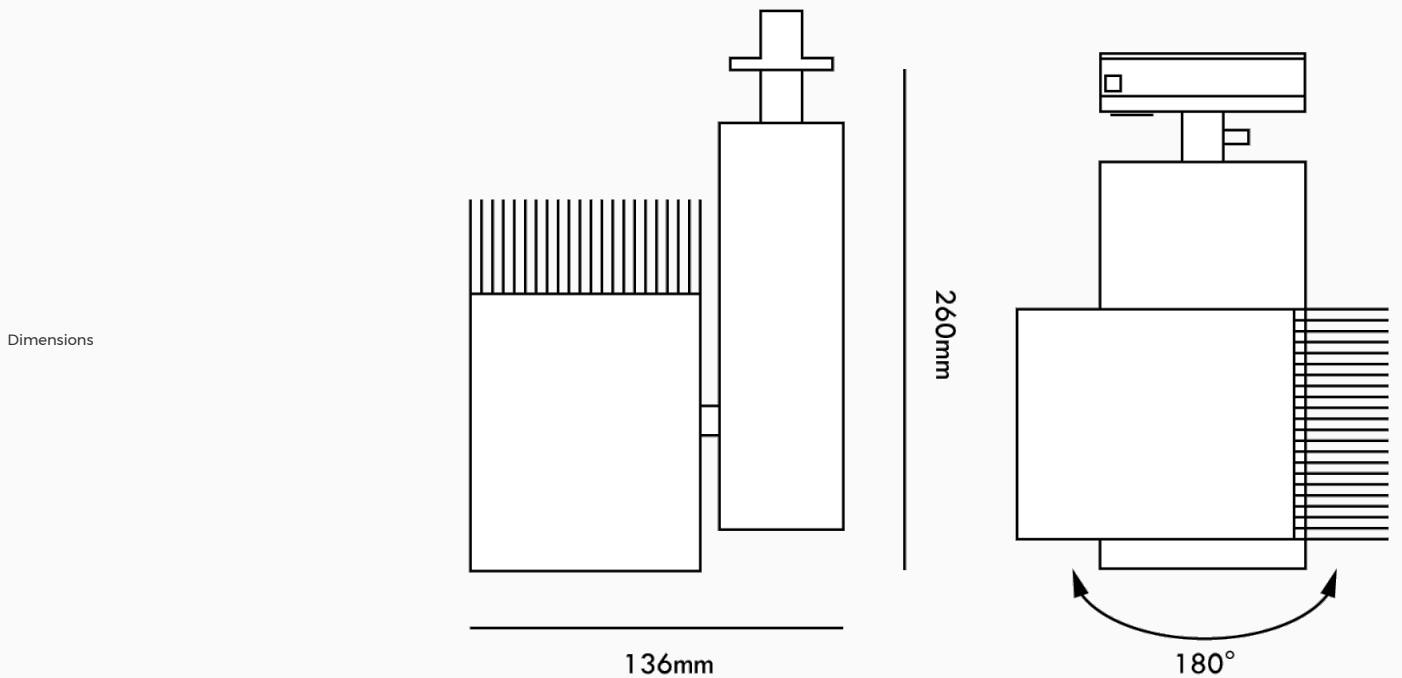

LiTech Eagle Track Spotlight

Description

The Eagle is an LED track spotlight with a 25° beam spread and 180° adjustable angle. Equipped with a 26W CREE (COB) LED, 2360lm, 3000k, CRI 90. The high output of the Eagle makes it ideally suited for retail and display applications. Available in black or white. Eagle is also available as a [track spotlight](#).

Additional Information

Supplier	STUDIO ITALIA
Country	China
Finishes	Black, White
Materials	Aluminium
SKU	GG TK/EAGLE
IP Rating	IP20
Colour Temp	3000K
Source	LED (built-in)
Wattage	26W
Beam	25°
Adjustable Angle	180°
Output	2360lm
CRI	90