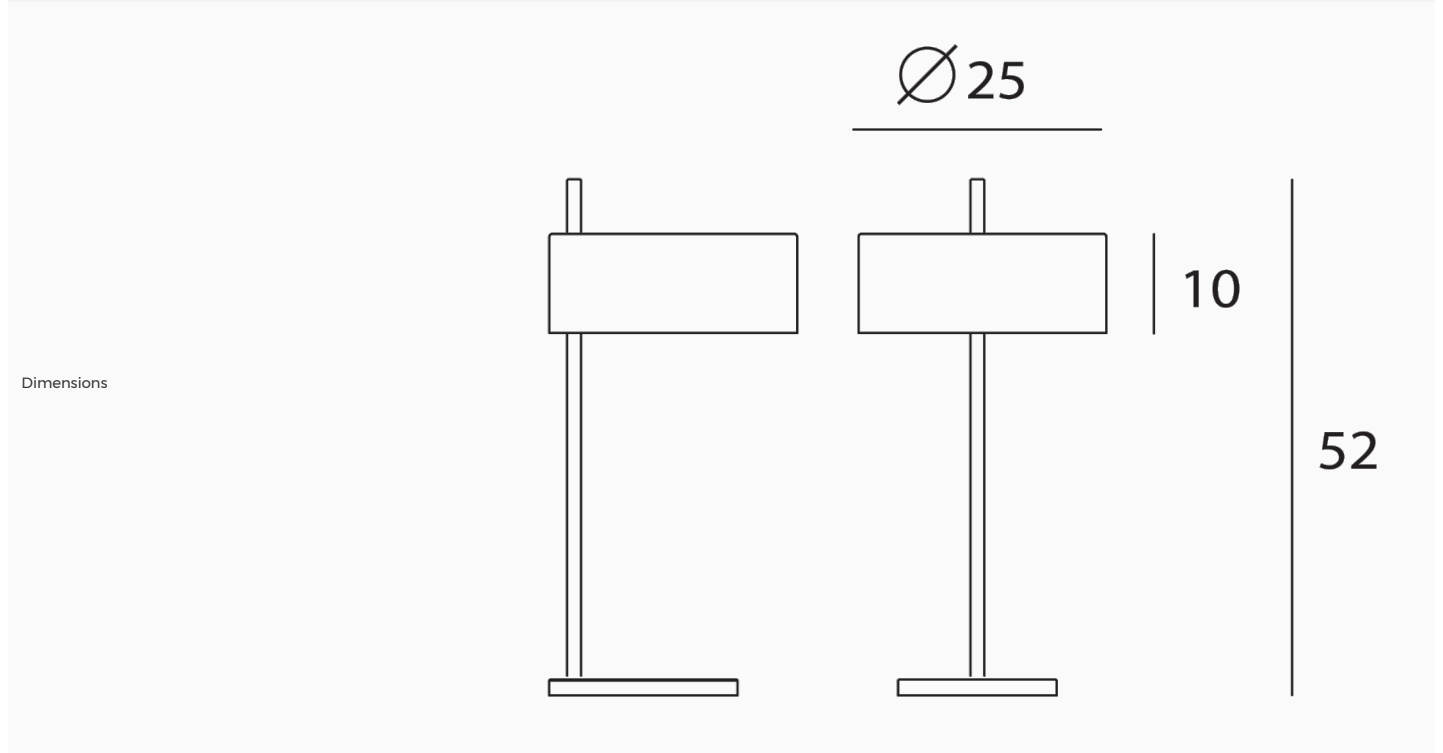

## Lalu Table Lamp

### Description

---

Minimalist contemporary table lamp. Lalu features a white mouth-blown glass shade with a black steel frame and base, creating a pleasing contrast in both finish and material. Takes 1 x E27 46w (Max) globe.

## Additional Information

Features	· On/Off Switch on cable · Black textile cable
Supplier	SEED DESIGN
Designer	Chao-Cheng Chen
Country	Taiwan
Finishes	White shade, black base
Materials	Blown Glass, Steel
SKU	SE LT/LALU/WH/BK
Source	Halogen
Lamp Base	1 x E27 46w (Max)