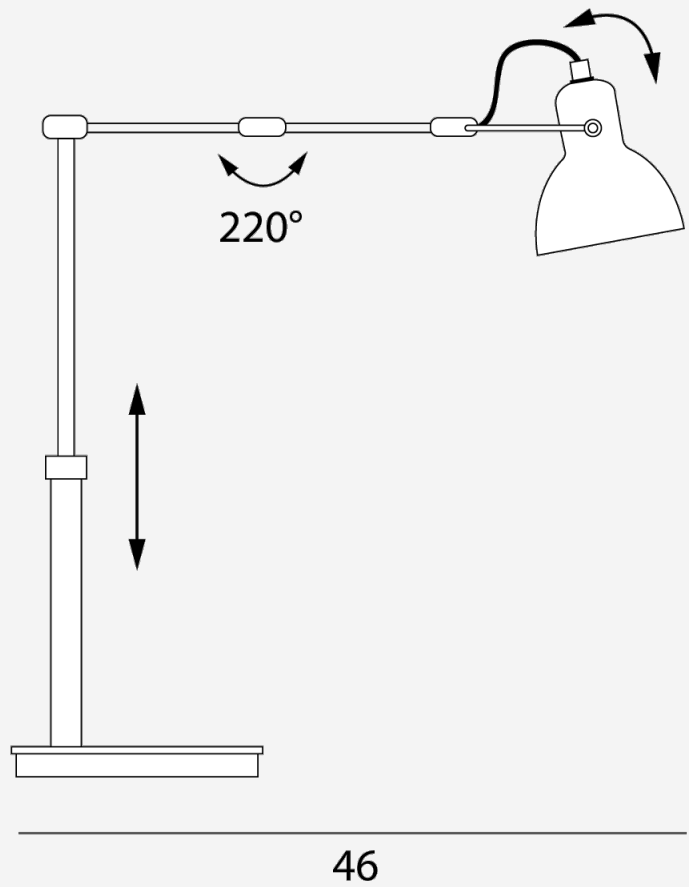

Laito Mini Table Lamp

Description

LAITO is inspired by vintage lamp design. With a sturdy aluminium body and opal shade, the Laito boasts an updated classic look without compromising function. The specially designed fishbone structure enhances balance and allows rotation in the lampshade, while the arm provides additional adjustability. Available in black body and base with white shade or brass body and white base with white shade.

Additional Information

Features	Adjustable shade, height and arm, in-line switch.
Supplier	SEED DESIGN
Country	Taiwan
Finishes	Black, Brass / White
Materials	Aluminium, Glass
SKU	SE LT/LAITO/MIN
Source	Lampholder
Lamp Base	1 x G9 33W
Adjustable Angle	Yes

Dimensions

49

Warranty

12 months