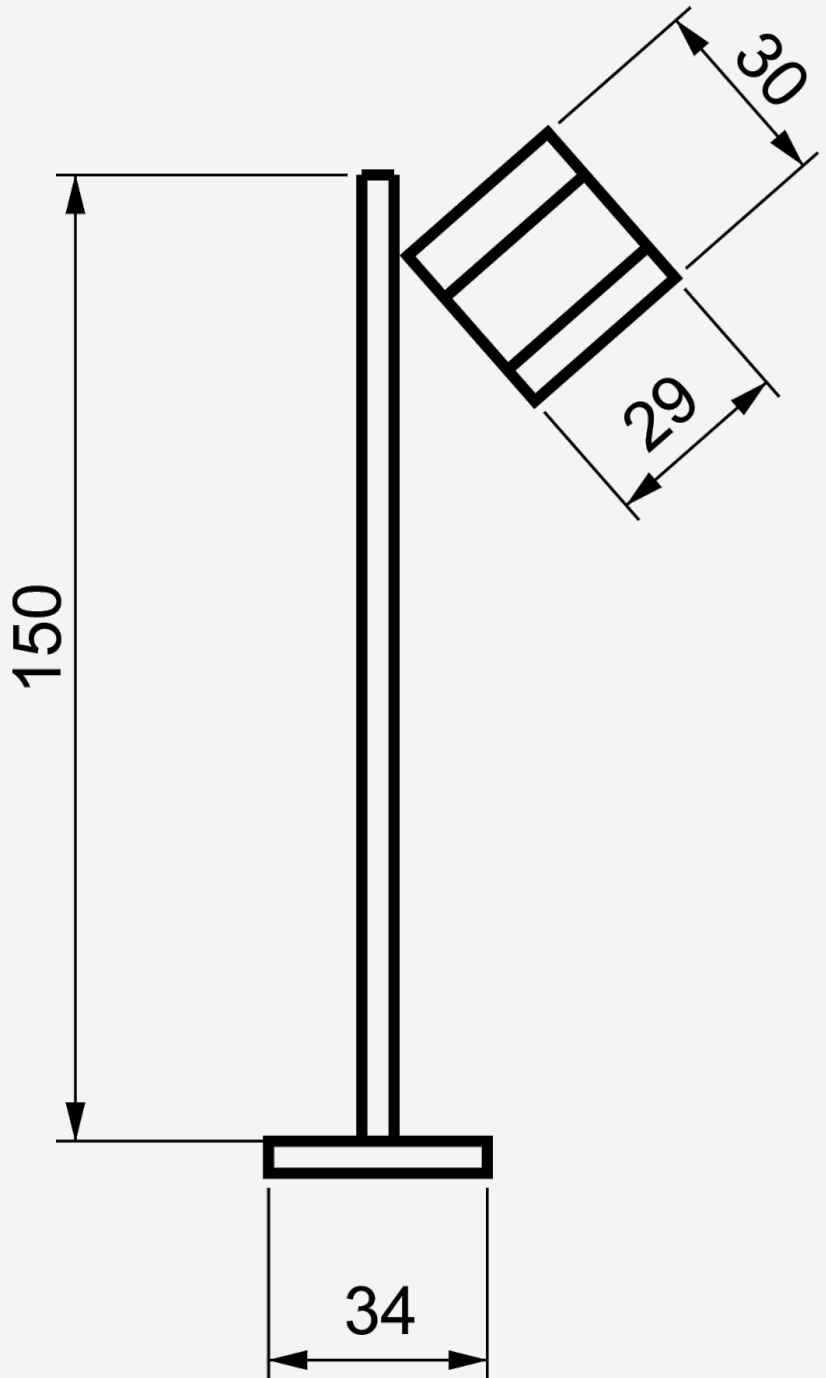

IVED 1 Cabinet Display Light

Description

Energy saving LED display light designed for galleries and retail. A 45° lens provides uniform illumination for merchandise display applications. Made of aluminium with polished chrome finish.

Supplier	STUDIO ITALIA
Country	China
Finishes	Polished Chrome
Materials	Aluminium
SKU	CG IVED/CABINET/15
Source	LED
Wattage	1W
Beam Spread	45°

Dimensions

Additional Information

2yr commercial / 3yr residential