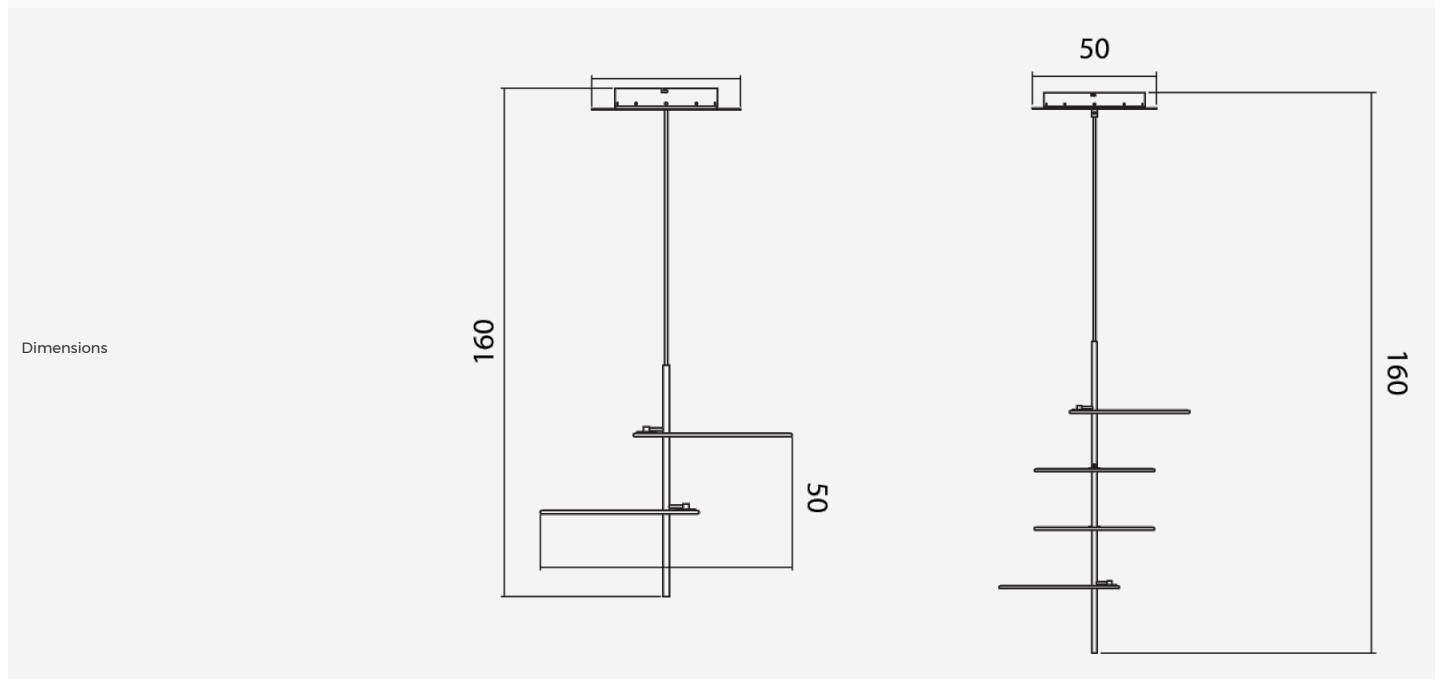

### Description

---

Hula Hoop pendant light is a minimalist fitting with a high energy LED source for modern applications. The unique design evokes the illusion of metallic hoops floating around a central element, creating a striking accent within a space. Available as 2 or 4 hoop version in a variety of finishes.

## Additional Information

Supplier	ICONE LUCE
Designer	Marco Pagnoncelli
Country	Italy
Finishes	Brass or rust rings white base or satin aluminium rings with black base
Materials	Metal
SKU	IC S/HULAAHOOP
Colour Temp	3000K
Source	LED
Wattage	50W / 100W
Output	7394lm / 14788lm
CRI	90
Dimmable	Yes (TRIAC)