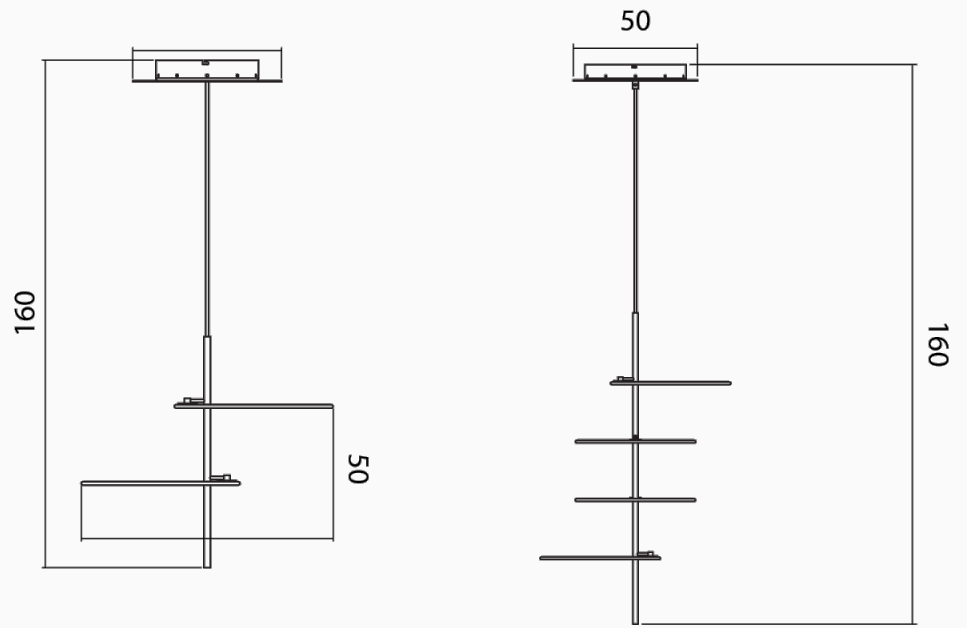

Hula Hoop Pendant

Description

Hula Hoop pendant light is a minimalist fitting for modern applications. The unique design evokes the illusion of metallic hoops floating around a central element, creating a striking accent within a space. Available as 2 or 3 hoop version in a variety of finishes.

Additional Information

Supplier	ICONE LUCE
Designer	Marco Pagnoncelli
Country	Italy
Materials	Metal
SKU	IC S/HULAHOOP
Colour Temp	3000K
Source	LED
Wattage	50W / 100W
Output	7394lm / 14788lm

Dimensions

Warranty