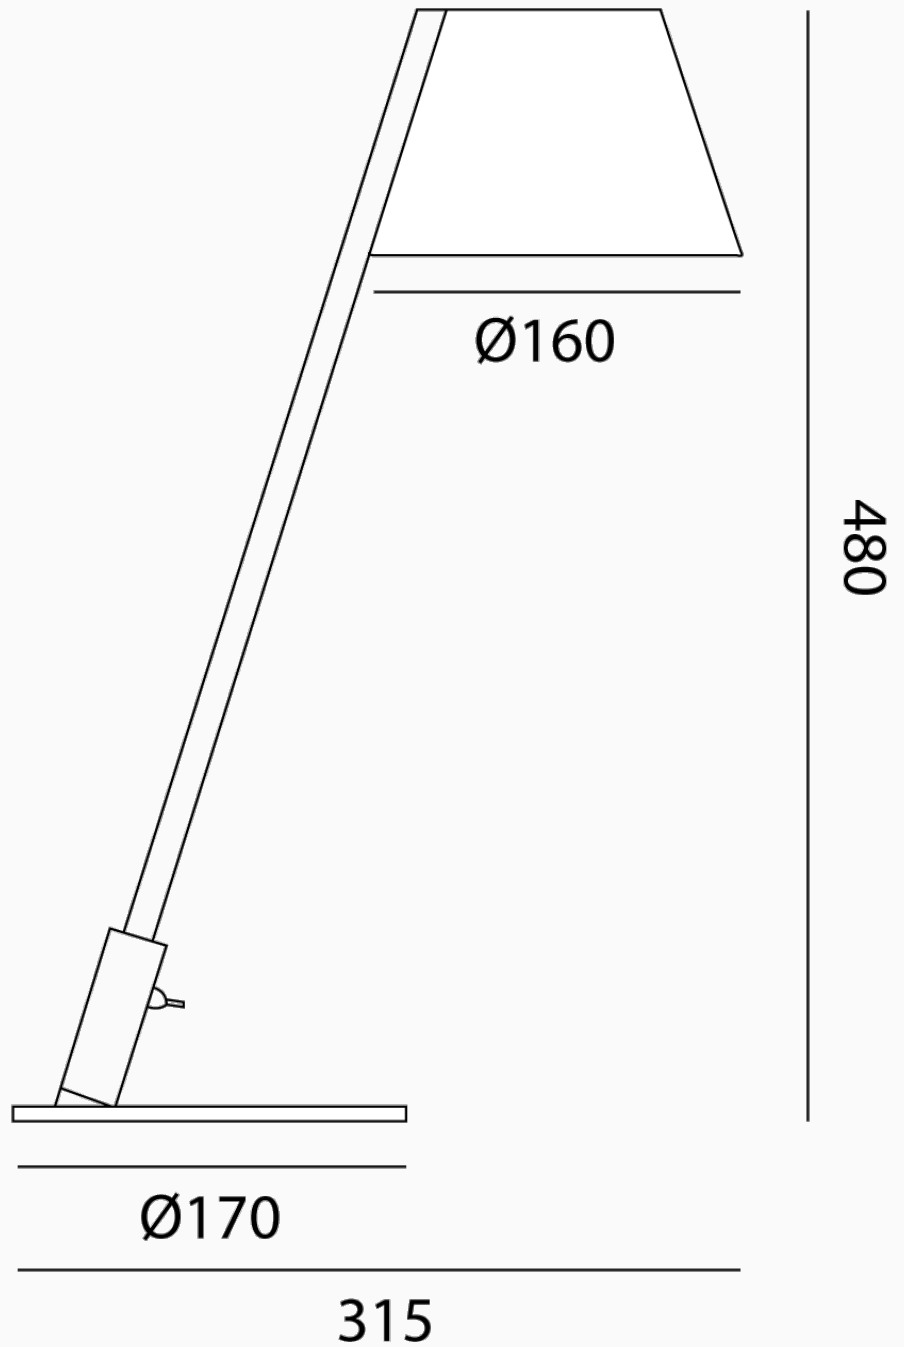

Hilton Table Lamp

Description

The Hilton Table Lamp is an elegant accent light with a timeless style. The frosted white shade helps produce a direct light downward while also providing a diffused illumination within a space. An on/off switch at the base of the lamp provides easy functionality while complementing the design of the lamp. Hilton is available with black or antique bronze base finish.

Additional Information

Features	On/off switch on base
Supplier	SEED DESIGN
Country	Taiwan
Finishes	White frosted shade with black or antique bronze base
Materials	Aluminium, Glass
SKU	SE LT/HILTON
Source	Halogen, LED
Lamp Base	1 x G9 40W (Max)

Dimensions

Warranty

12 months