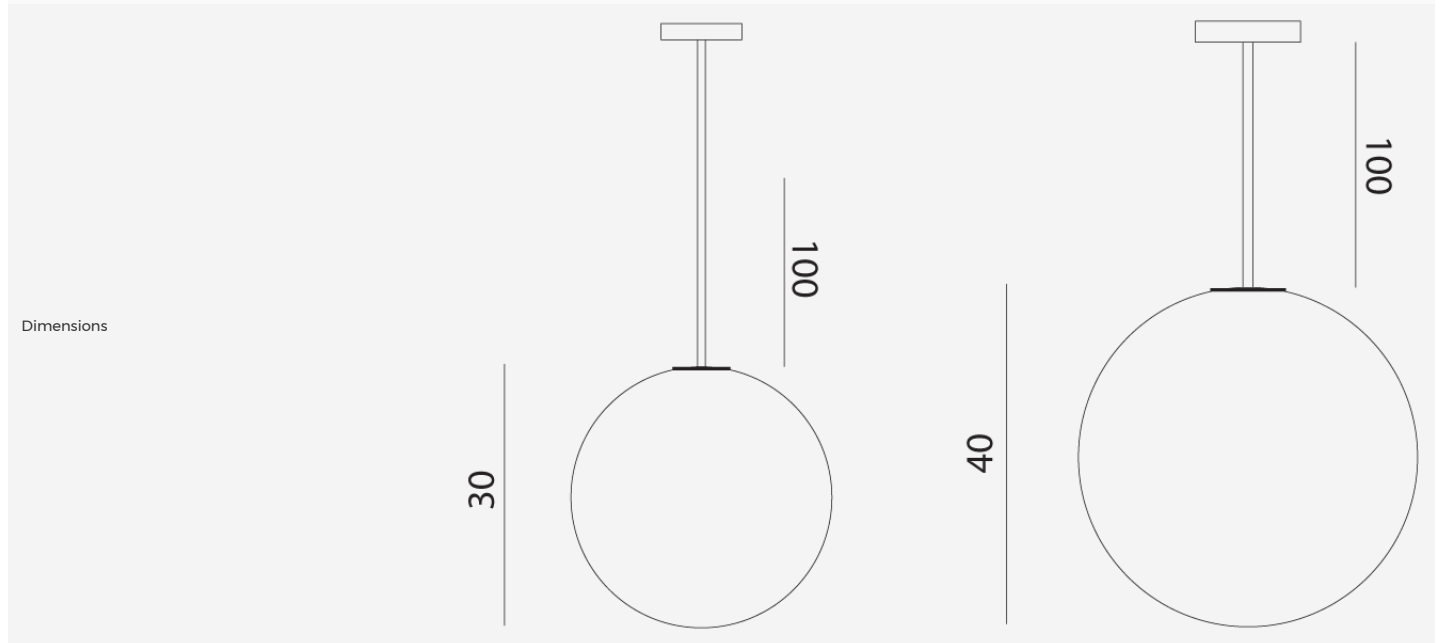

### Description

Enhance your outdoor space with the Globo Tige Outdoor Pendant. The essential design of the Globo family of outdoor hanging lamps are perfectly suited to minimalist contemporary projects. A 100cm rod suspension ensures stability in wind, with an IP55 rating for safe operation in wet conditions. Globo lamps can create a unique luminous effect, particularly when various sizes are installed in close proximity. Available in 30cm and 40cm size (more sizes available on request). Matt white polyethylene diffuser with lacquered brass rod and canopy.

## Additional Information

Supplier	SLIDE
Designer	Slide Studio
Country	Italy
Finishes	Matt White with brass rod and canopy
Materials	Polyethylene
SKU	SLD S/GLOBO/TIGE
IP Rating	IP55
Source	Lampholder
Lamp Base	1 x E27 15W (Max)
Dimming	Dependent on globe