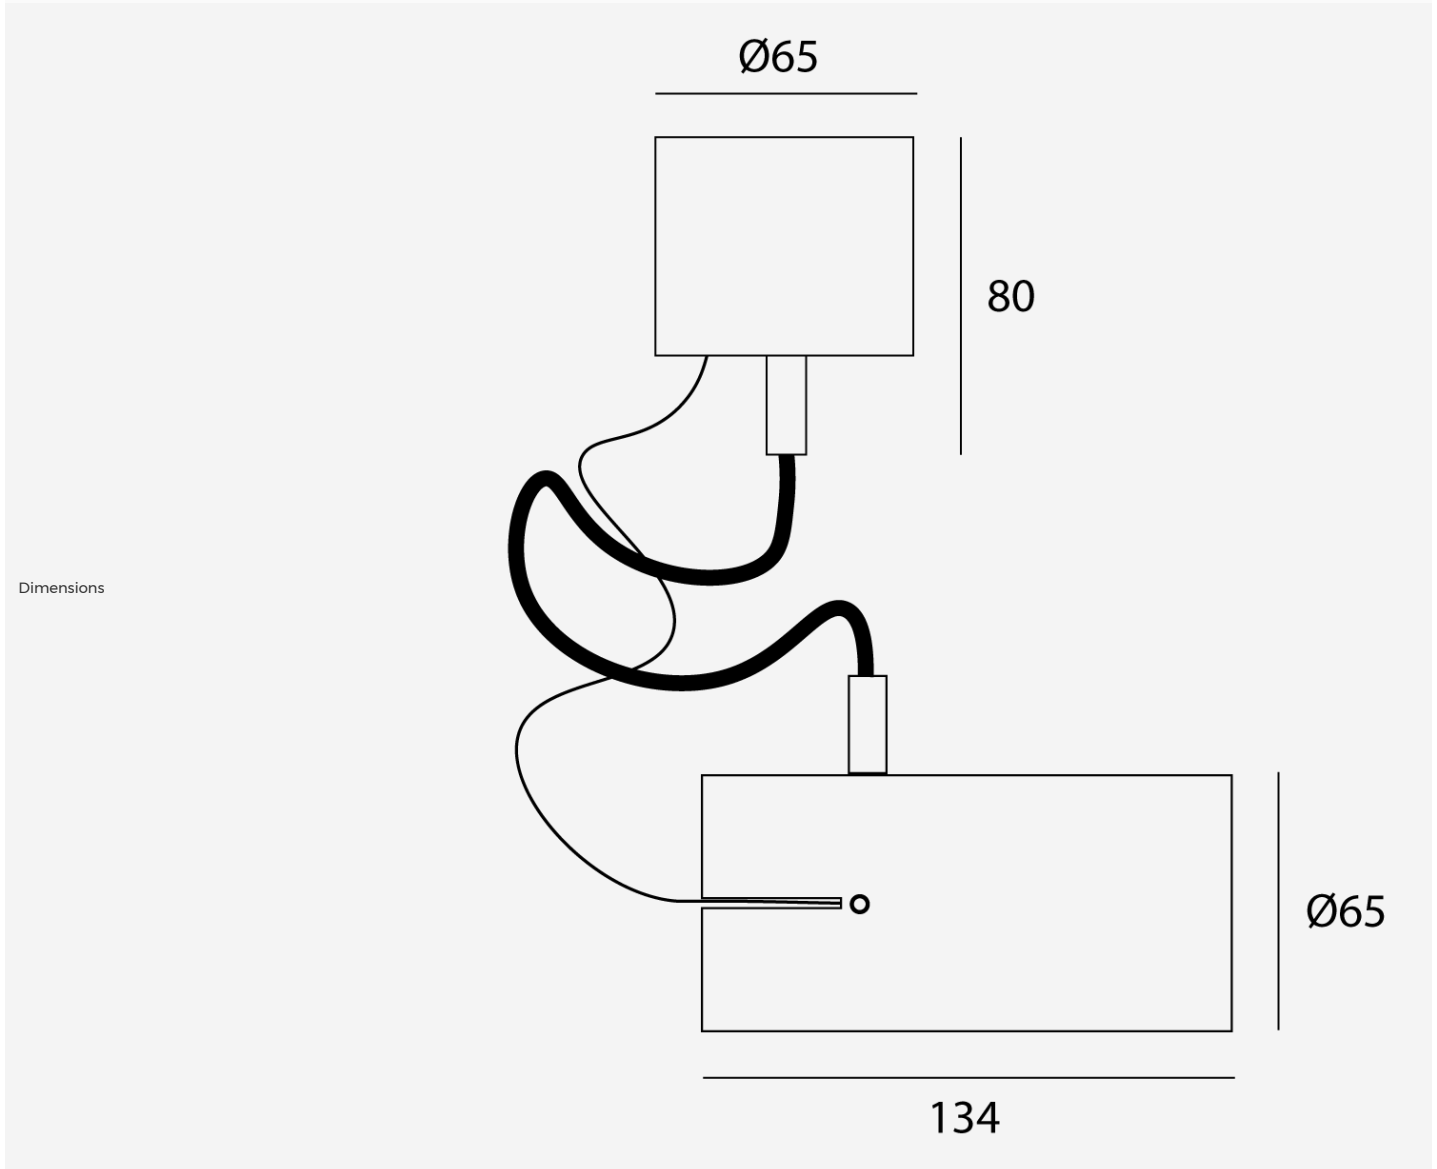

## Filo Surface Mounted Spot Light

### Description

---

Surface mounted spot light with cylindrical reflector and small circular metal plate. Adjustable to any angle via foldout stem of aluminium titanium alloy with cable in transparent sheath. Reflector in aluminium painted black. Takes 1 x GU10 50W (Max) globe.

Country	China
Finishes	Black
Materials	Aluminium
SKU	IS PL/FILO/GU10
Lamp Base	1 x GU10 50W (Max)
Dimmable	Dependent on globe

Warranty	12 months
----------	-----------

**Additional Information**