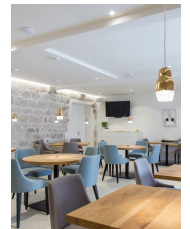

### Description

Contemporary and traditional design is combined in the Fedora Suspension Light. Inspired by the Russian matryoshka doll, the transparent geometric detailed glass diffuser is complemented by polished aluminium, exuding elegance within a space. Each pendant light takes 1 x GU10 LED, making it an excellent choice for hospitality and retail applications as well as domestic. Fedora is available in a variety of formations in bronze, chrome or rose gold finish. Design by Dima Loginoff.