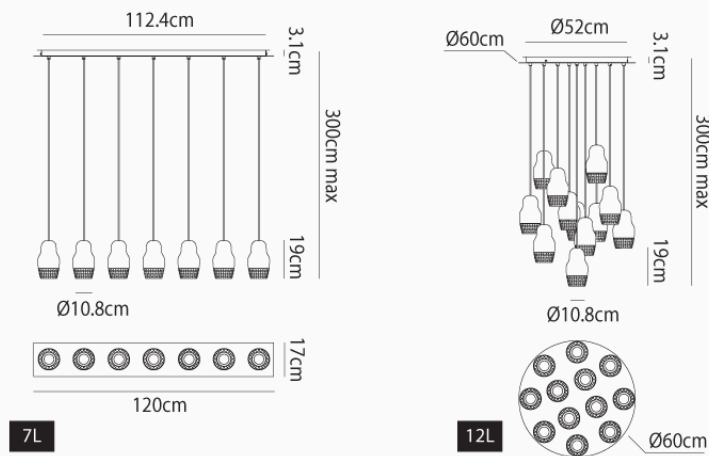

## Additional Information

Features	Globes not included
Supplier	AXOLIGHT
Designer	Dima Loginoff
Country	Italy
Finishes	Bronze, Chrome, Rose Gold
Materials	Aluminium, Glass
SKU	AX S/FEDORA
IP Rating	IP20
Source	LED
Lamp Base	1 x GU10 7.5W (Max) each pendant
Dimmable	Dependent on globe

Dimensions

Max Drop

300cm

Warranty

12 months