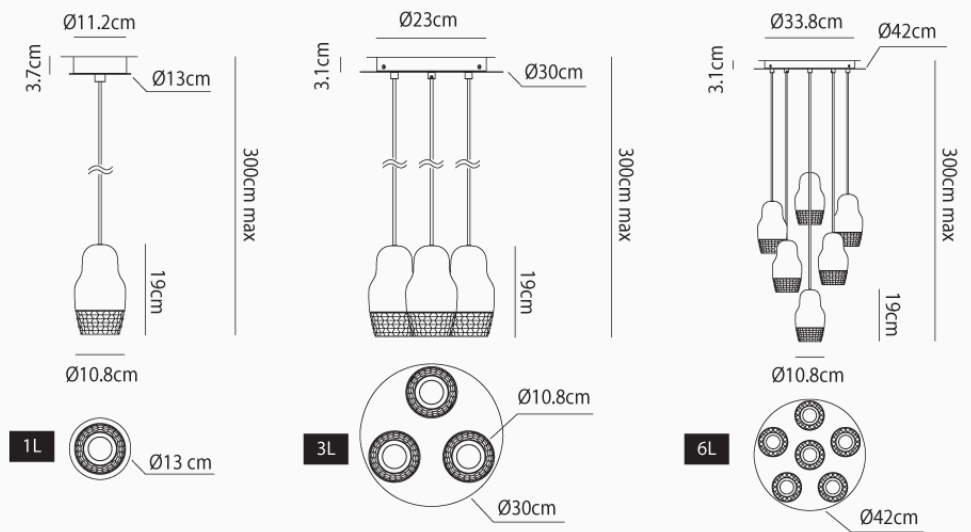

### Description

Contemporary and traditional design is combined in the Fedora Suspension Light. Inspired by the Russian matryoshka doll, the transparent geometric detailed glass diffuser is complemented by polished aluminium, exuding elegance within a space. Each pendant light takes 1 x GU10 LED, making it an excellent choice for hospitality and retail applications as well as domestic. Fedora is available in a variety of formations in bronze, chrome or rose gold finish. Design by Dima Loginoff.

## Additional Information

Features	Globes not included
Supplier	AXOLIGHT
Designer	Dima Loginoff
Country	Italy
Finishes	Bronze, Chrome, Rose Gold
Materials	Aluminium, Glass
SKU	AX S/FEDORA
IP Rating	IP20
Source	LED
Lamp Base	1 x GU10 7.5W (Max) each pendant
Dimmable	Dependent on globe

Dimensions

Max Drop

300cm

Warranty

12 months