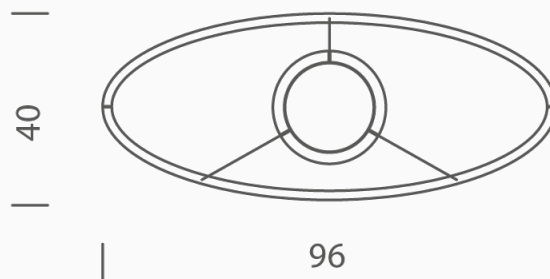

Dimensions

Warranty

2yr commercial / 3yr residential