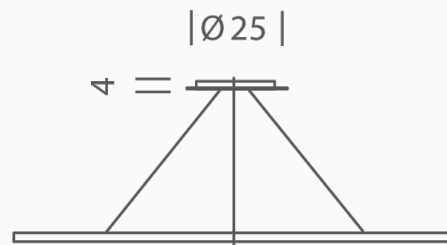

Additional Information

Features	Available as uplight or downlight
Supplier	NEMO
Designer	Federico Palazzari
Country	Italy
Finishes	Black, White, Painted Gold, Polished Aluminium, Polished Gold (2700K only)
Materials	Aluminium
SKU	NE S/ELLISSE/SML
Colour Temp	2700K or 3000K
Source	LED (built-in)
Wattage	44W
Output	2250lm
CRI	85
Dimmable	Yes (1-10v)