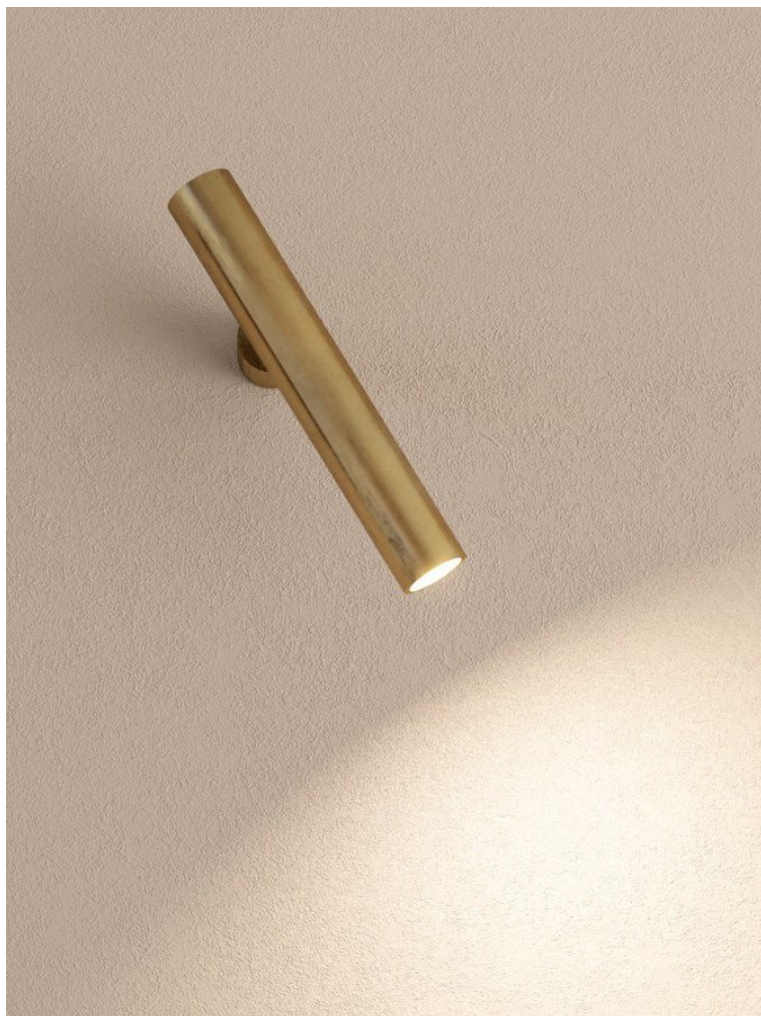

## Ego Spotlight

### Description

---

Realized entirely from natural brass, Ego is a synthesis of elegance and personality. The perfection of the lenses used generates a highly impressive and unexpected beam of light. It's minimalist design is highly adjustable, allowing the light to be angled for direct or ambient illumination. Ego spotlight can be installed on ceiling or wall surfaces and is available in natural brass finish. Made in Italy.

## Additional Information

Supplier	AXOLIGHT
Country	Italy
Finishes	Natural Brass
Materials	Brass
SKU	AX FA/EGO/DIMM/BRASS
IP Rating	IP20
Colour Temp	3000K
Source	LED
Wattage	1 x 8.8W
Output	1220lm
CRI	80
Dimmable	Yes (PHASE)