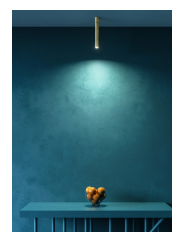

### Description

---

Realized entirely from natural brass, Ego is a synthesis of elegance and personality. The perfection of the lenses used generates a highly impressive and unexpected beam of light. It's minimalist design is highly adjustable, allowing the light to be angled for direct or ambient illumination. Ego spotlight can be installed on ceiling or wall surfaces and is available in natural brass finish. Made in Italy.