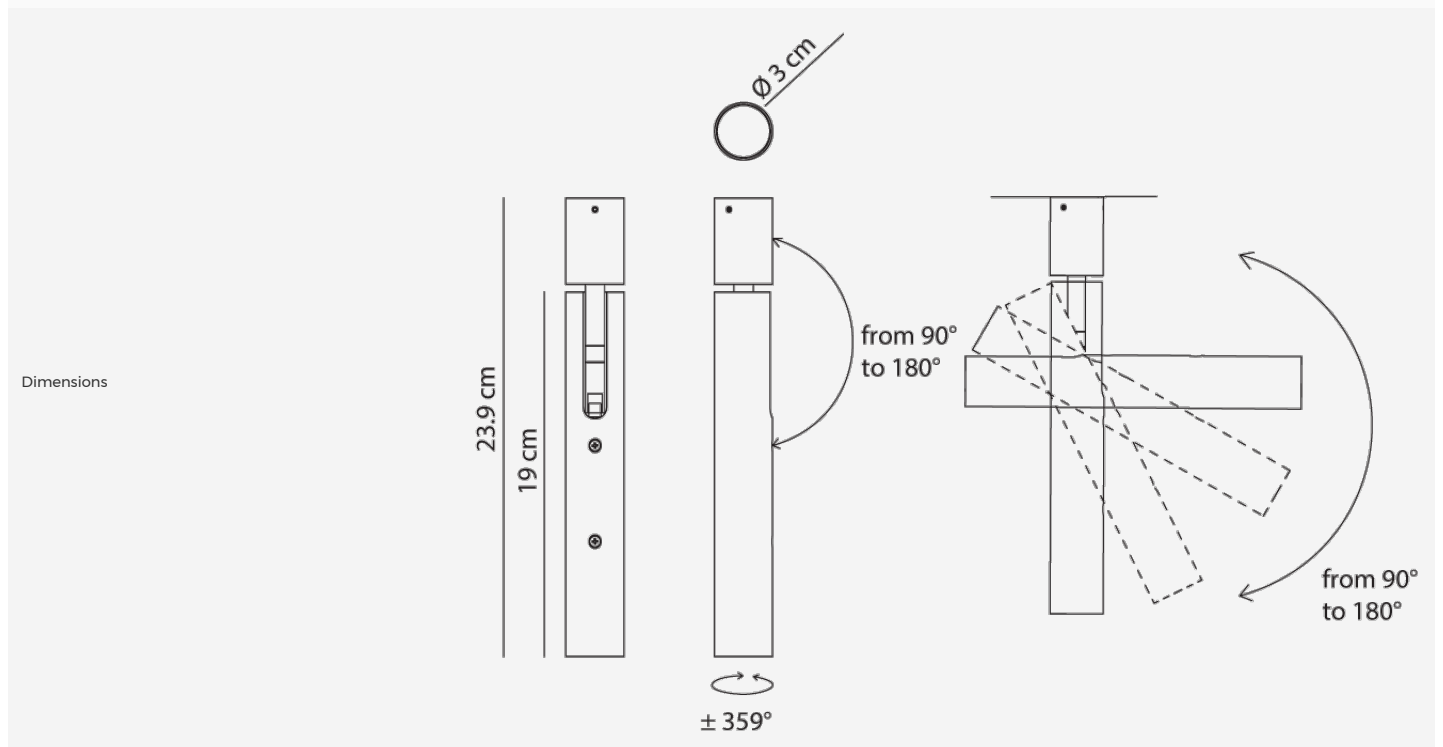

### Description

---

Realized entirely from natural brass, Ego is a synthesis of elegance and personality. The perfection of the lenses used generates a highly impressive and unexpected beam of light. It's minimalist design is highly adjustable, allowing the light to be angled for direct or ambient illumination. Ego spotlight can be installed on ceiling or wall surfaces and is available in natural brass finish. Made in Italy.

## Additional Information

Supplier	AXOLIGHT
Country	Italy
Finishes	Natural Brass
Materials	Brass
SKU	AX FA/EGO/DIMM/BRASS
IP Rating	IP20
Colour Temp	3000K
Source	LED
Wattage	1 x 8.8W
Output	1220lm
CRI	80
Dimmable	Yes (PHASE)