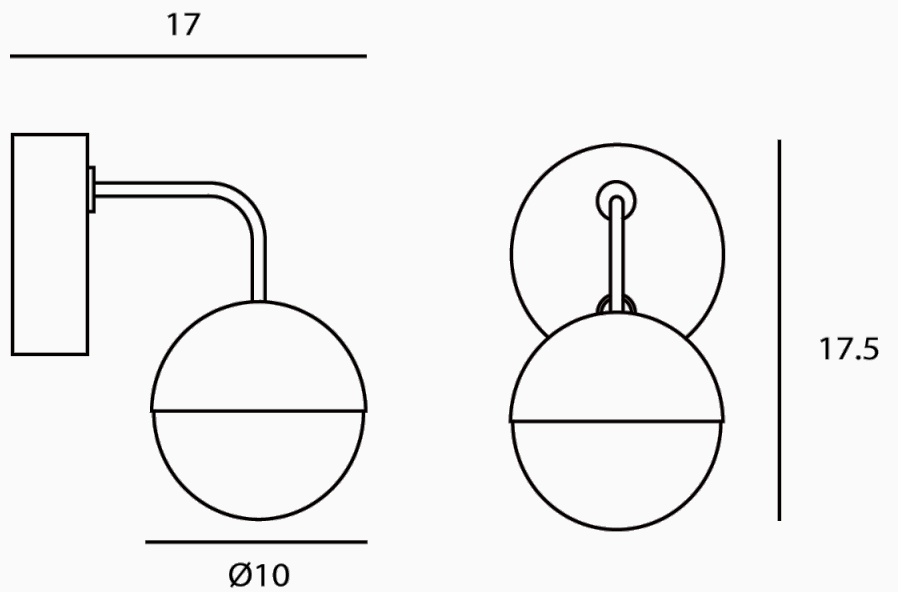

Additional Information

Notes	Adjustable shade, touch-dimming
Supplier	SEED DESIGN
Designer	Ting Ting Chang & Hui Lun Li
Country	Taiwan
Finishes	Matt Black, Matt White
Materials	Glass, Steel
SKU	SE A/DORA
Colour Temp	3000K
Source	LED (built-in)
Wattage	6.5W
Output	550lm
CRI	90
Dimming	Touch dimmer

Dimensions

Warranty

2yr commercial / 3yr residential