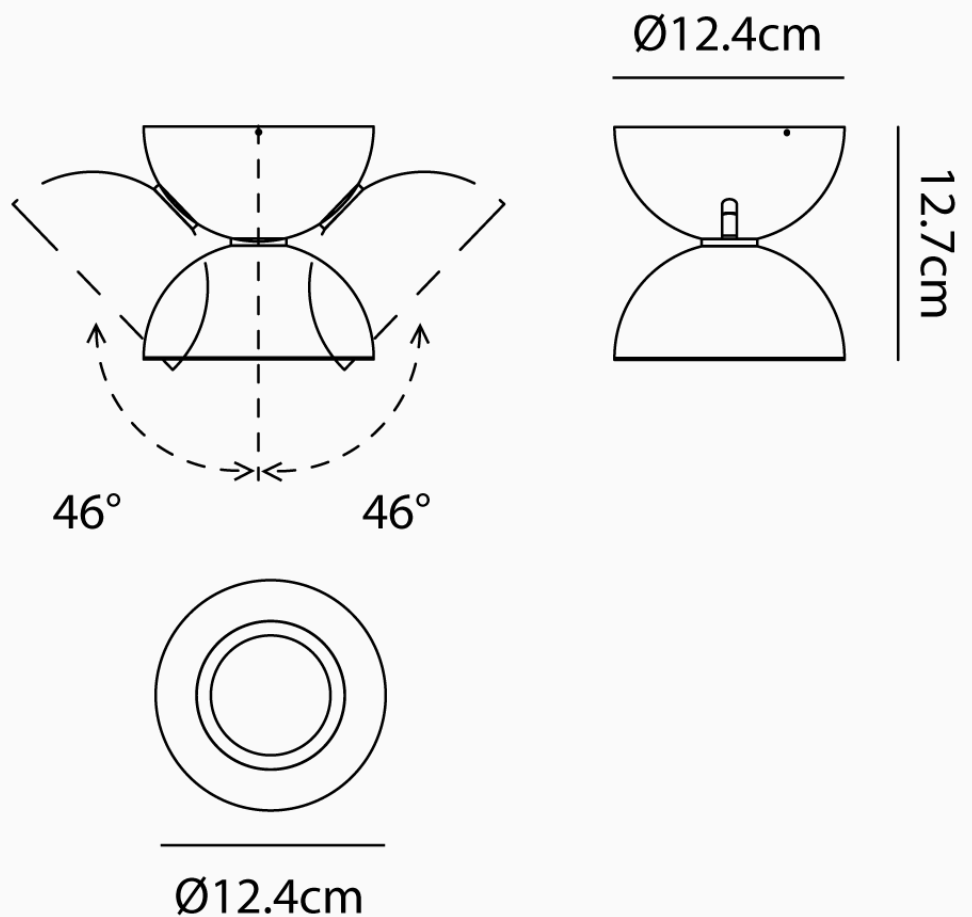

Dodot Light

Description

A perfect harmony of form and function, DoDot is a highly versatile surface mounted light. It is characterised by its minimalist geometric form and is available in a selection of neutral colours to suit a wide range of architectural lighting applications. The fitting is made up of two small hemispheres that can be adjusted up to 90° with an in-built 17.5W LED providing a high output illumination. Suitable for installation on ceiling and wall surfaces, DoDot is the latest creation of architect and designer Simone Micheli for Axolight. Made in Italy.

Additional Information

Features	Also available in 2700K and 15° or 46° beam versions. Contact us for availability.
Supplier	AXOLIGHT
Designer	Simone Micheli
Country	Italy
Year	2020
Finishes	White, black, blue, concrete green or mauve dust
Materials	Aluminium
SKU	AX FA/DODOT
IP Rating	IP20
Colour Temp	3000K
Source	LED
Wattage	17.5W
Beam Spread	35°
Adjustable Angle	+ / - 46°
Output	~2000lm
CRI	≥90
Dimmable	Yes (PHASE)

Dimensions

Net Weight

0.9kg

Warranty

2yr commercial / 3yr residential