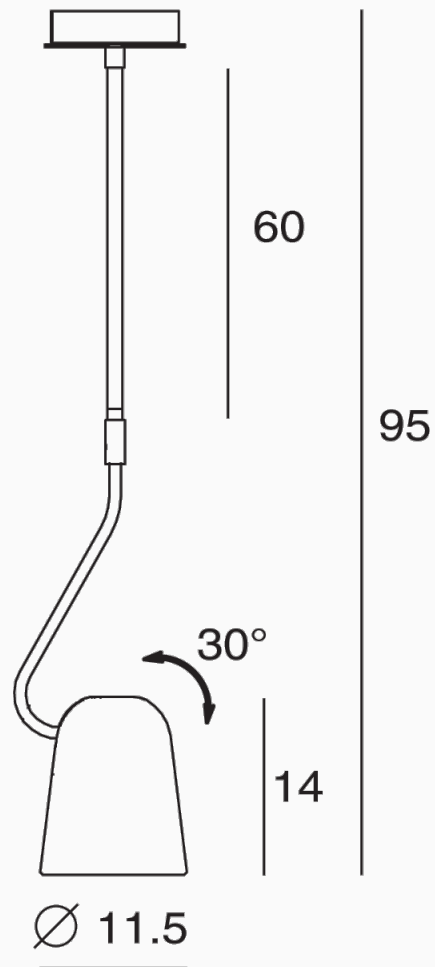

## Dobi Rod Pendant

### Description

DOBI rod pendant by SEED Design is an extension of the DODO collection, a design inspired by the comical bird from Alice in wonderland. Like the DODO, the DOBI is equipped with dip switch, adjustable shade, and elongated dome shape which will soften a space. Unlike the standard DOBI pendant light, this version is supported by a fixed steel rod (60cm from canopy to shade base). Available in three finishes. Design by Chao-Cheng Chan.

## Additional Information

Features	Adjustable shade
Supplier	SEED DESIGN
Designer	Chao-Cheng Chen
Country	Taiwan
Finishes	Brass & Black, Copper & Black, White & Brass
Materials	Steel
SKU	SE S/DOBI/60
Source	Halogen
Lamp Base	1 x E14 30W (Max)
Dimmable	Dependent on globe

Dimensions

Warranty

12 months