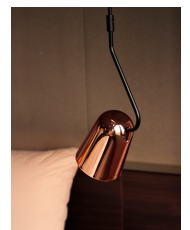

## Dobi Rod Pendant

### Description

DOBI rod pendant by SEED Design is an extension of the DODO collection, a design inspired by the comical bird from Alice in wonderland. Like the DODO, the DOBI is equipped with dip switch, adjustable shade, and elongated dome shape which will soften a space. Unlike the standard DOBI pendant light, this version is supported by a fixed steel rod (60cm from canopy to shade base). Available in three finishes. Design by Chao-Cheng Chan.

## Additional Information

Features	Adjustable shade
Supplier	SEED DESIGN
Designer	Chao-Cheng Chen
Country	Taiwan
Finishes	Brass & Black, Copper & Black, White & Brass
Materials	Steel
SKU	SE S/DOBI/60
Source	Halogen
Lamp Base	1 x E14 30W (Max)
Dimmable	Dependent on globe