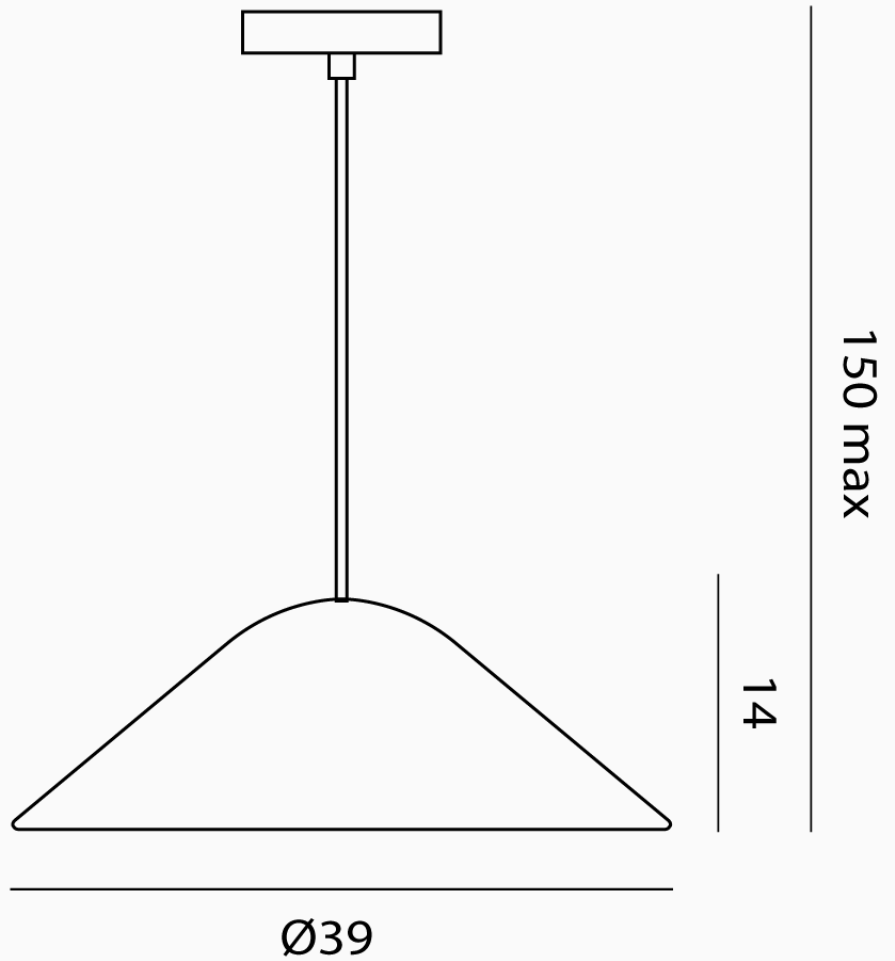

Damo Pendant

Description

A legendary wise man named Bodhidharma embarked on a nine year quest to uncover the truth to Buddhism. He was so strong-minded that nothing could challenge his determination. In reverence to the legendary sage, SEED Design demonstrate his dynamic spirit and unwavering attitude in the DAMO pendant. DAMO not only creates a sense of serenity, it also instills utmost vitality through its brightness, clarifying your innermost thoughts when needed.

Additional Information

Supplier	SEED DESIGN
Designer	Chao-Cheng Chen
Country	Taiwan
Year	2013
Finishes	Black
Materials	Glass, Steel
SKU	SE S/DAMO/BLACK
Source	Lampholder
Lamp Base	2 x E27 40W (Max)
Dimmable	Dependent on globe

Dimensions

Max Drop

150cm

Warranty

12 months