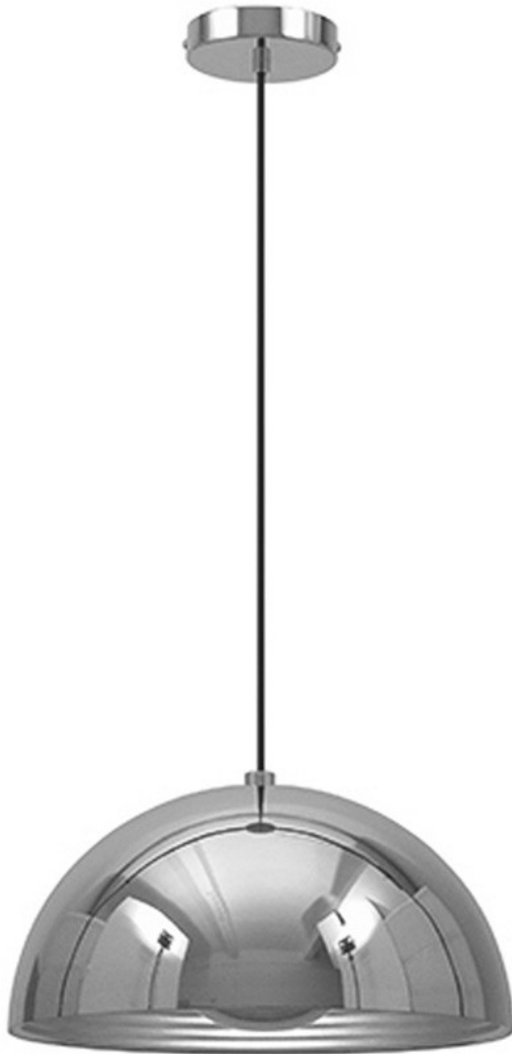

Cronus Pendant - Chrome

Description

The Cronus pendant is a contemporary suspension light in shiny chrome finish. It has a sleek finish with detailed rivets on the shade interior. It's minimalist design and excellent quality makes it suitable for both contemporary and industrial decor.

Supplier	SEED DESIGN
Country	Taiwan
Finishes	Chrome
Materials	Aluminium
SKU	SE S/CRONUS/CR
Source	Halogen, LED
Lamp Base	1 x E27 100W
Dimmable	Dependent on globe

Max Drop	150cm
Warranty	12 months

Additional Information