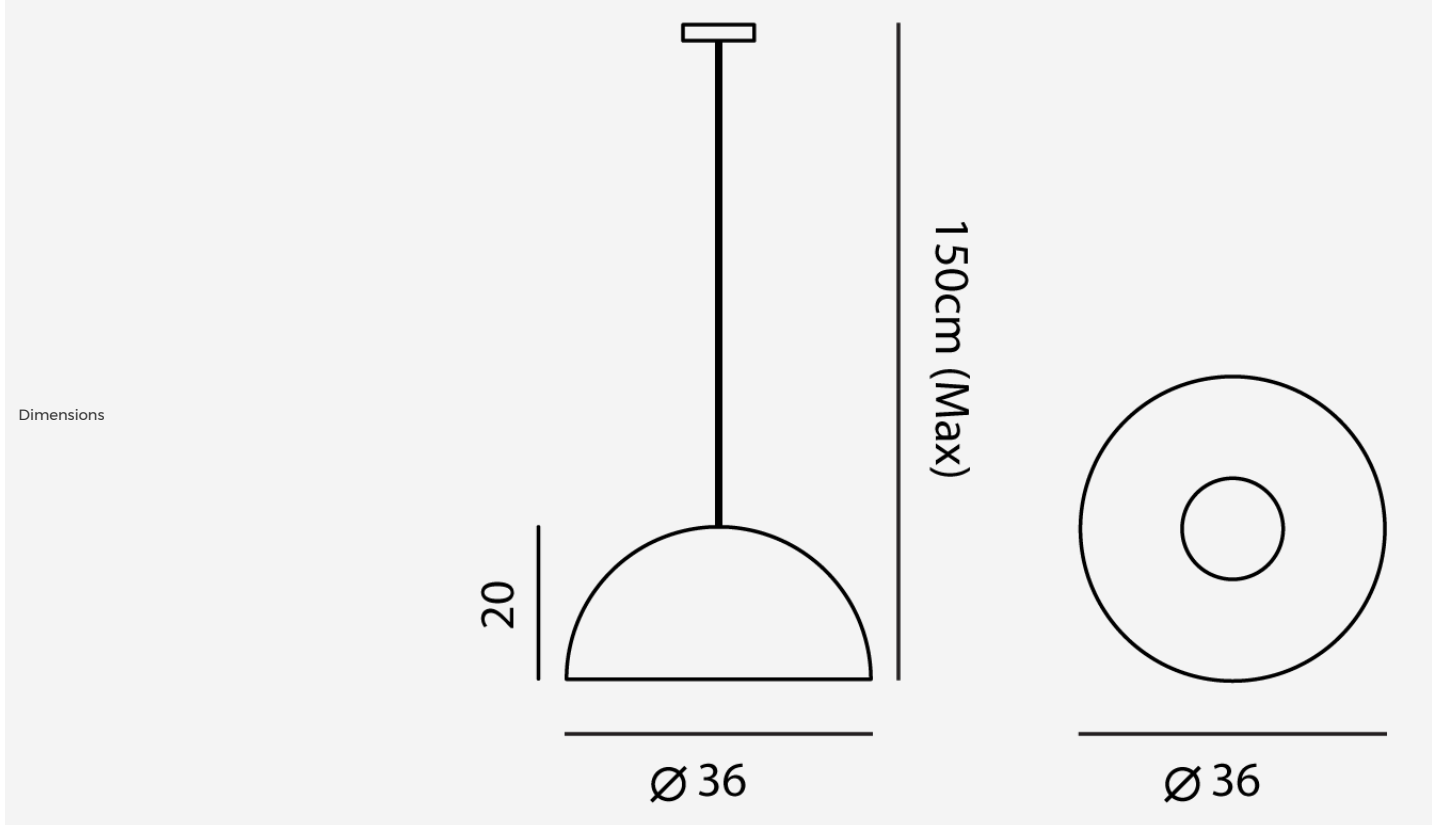

Cronus Pendant - Chrome

Description

The Cronus pendant is a contemporary suspension light in shiny chrome finish. It has a sleek finish with detailed rivets on the shade interior. It's minimalist design and excellent quality makes it suitable for both contemporary and industrial decor.

Supplier	SEED DESIGN
Country	Taiwan
Finishes	Chrome
Materials	Aluminium
SKU	SE S/CRONUS/CR
Source	Halogen, LED
Lamp Base	1 x E27 100W
Dimmable	Dependent on globe

Max Drop	150cm
Warranty	12 months

Additional Information