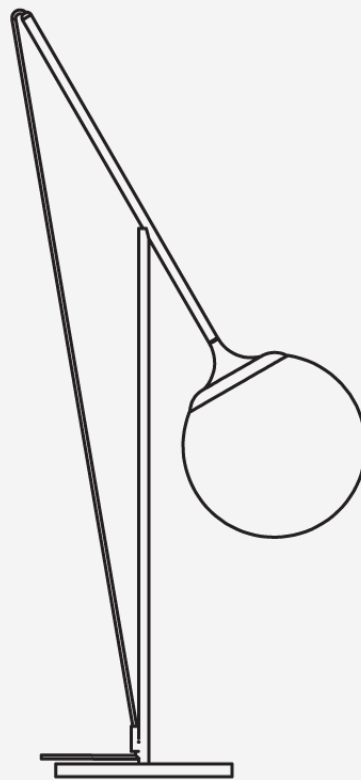

Additional Information

Supplier	ICONE LUCE
Designer	Marco Pagnoncelli
Country	Italy
Finishes	Crystal or pink glass with white or brass frame
Materials	Blown Glass
SKU	IC LT/CRISTALGLOB
Colour Temp	3000K
Source	LED
Wattage	9W
Output	1430lm
CRI	90

Dimensions

60

28

Warranty

2yr commercial / 3yr residential