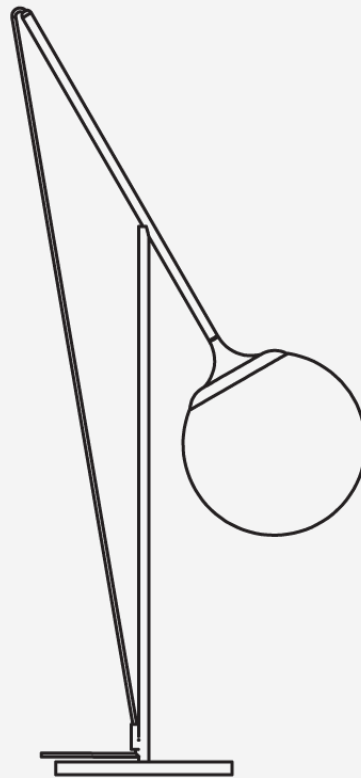

Additional Information

Supplier	ICONE LUCE
Designer	Marco Pagnoncelli
Country	Italy
Finishes	Crystal or pink glass with white or brass frame
Materials	Blown Glass
SKU	IC LT/CRISTALGLOB
Colour Temp	3000K
Source	LED (built-in)
Wattage	9W
Output	1430lm
CRI	90

Dimensions

60

28

Warranty

2yr commercial / 3yr residential